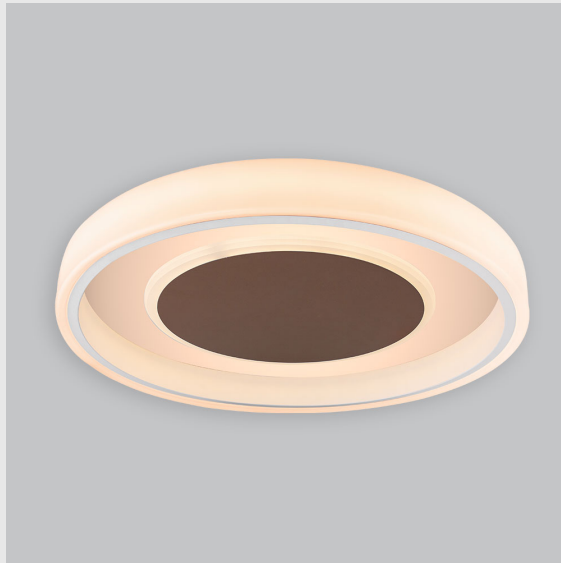

## Variant 13 - 7021-2.2.1.4.1.1.1.1.70.0.1.1.3

### Available Filters

1. Control = DALI-2 DT8
2. CRI = >80
3. Lumen Type = High
4. CCT (Colour Temperature) = 4000K
5. Mounting Type = Pendant
6. Material Colour = Black
7. Dimension = NA
8. Distribution = Direct
9. Optics = NA
10. Reflector = NA
11. Life of LED = L70 @50,000h
12. Beam Angle = 90° - 110°
13. Watt = 21W - 30W
14. SDCM = SDCM = < 3

Fire Fox Ring fixture has :

- Concentric circles molded in acrylic
- Topped with aluminium details
- Multiple sizes available
- Luminaire housing of aluminium + acrylic
- For home decoration & professional environments
- Surface powder coat and LED PCB mounted
- Bottom opening for easy maintenance
- Pendant with cable suspension with quick mounting system
- M6 bolt for M6 fastener
- High performance Acrylic
- Uniform illumination
- Energy-efficient LED with color rendering