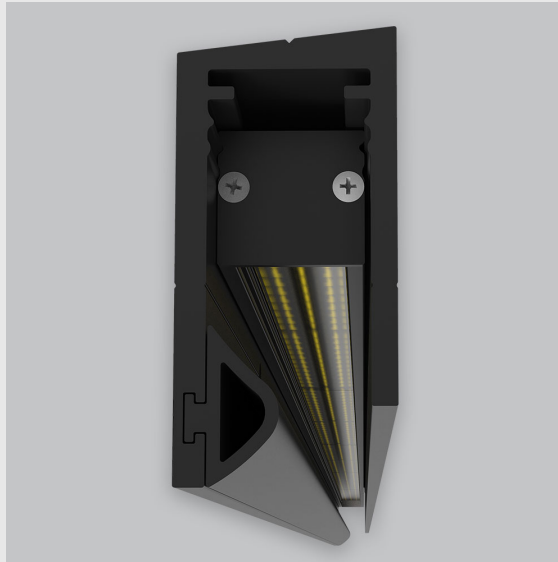

Variant 13 - 5003-2.3.1.4.2.1.4.1.1.4.0.1.1.1

Available Filters

1. Control = DALI-2 DT8
2. CRI = >80
3. Lumen Type = High
4. CCT (Colour Temperature) = 5700K
5. Beam Angle = 0° - 15°
6. Mounting Type = Surface
7. Material Colour = Black
8. Dimension = 1201mm - 2400mm
9. Distribution = Direct
10. Reflector = NA
11. Life of LED = L70 @50,000h
12. Watt = 1W - 10W
13. SDCM = SDCM = < 3
14. Optics = Lens

P2 Vertical Wall Grazer with Visor has :

- Luminaire housing made of extruded aluminium
- Grazes walls vertically
- Accentuates surface textures better
- Reduces hotspots and dead zones
- Custom engineered
- Precision optics provide a narrow 10° beam
- Accommodates a wide range of wall heights
- Perfect longitudinal glare reduction
- Uniform illumination
- Energy efficient LED with effective colour rendering