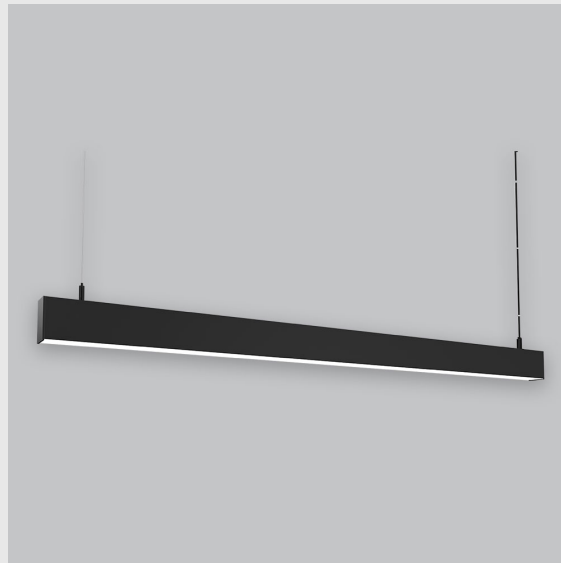

Variant 13 - 1002-1- 1.3.2.1.1.1.1.1.7.1.0.1.1.1

Available Filters

1. Control = ON-OFF
2. CRI = >90
3. Lumen Type = Low
4. CCT (Colour Temperature) = 5700K
5. Mounting Type = Pendant
6. Material Colour = Black
7. Dimension = NA
8. Distribution = Direct
9. Optics = PMMA Diffuser
10. Reflector = NA
11. Life of LED = L70 @50,000h
12. Beam Angle = 90° - 110°
13. Watt = 1W - 10W
14. SDCM = SDCM = < 3

Viraj 45 linear fixture has :

- No visible screw
- Surface powder coated
- Luminaire housing of extruded aluminium
- LED PCB mounted on insert design with heat sink
- Snap-fit system • Bottom opening for easy maintenance
- Pendant with cable suspension
- M6 bolt for M6 fastener
- High-performance PMMA diffuser
- Energy-efficient LED