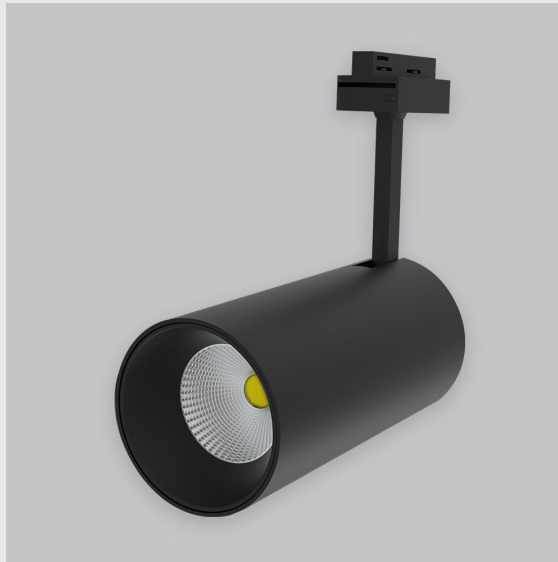

## Variant 13 - 4001-2.3.1.4.0.1.0.1.1.4.0.1.1.2

### Available Filters

1. Control = DALI-2 DT8
2. CRI = >80
3. Lumen Type = High
4. CCT (Colour Temperature) = 5700K
5. Beam Angle = 0° - 15°
6. Material Colour = Black
7. Distribution = Direct
8. Dimension = NA
9. Mounting Type = NA
10. Reflector = NA
11. Life of LED = L70 @50,000h
12. Watt = 11W - 20W
13. SDCM = SDCM = < 3
14. Optics = Lens

Phoenix Track Light has :

- Luminaire housing of die cast-aluminum
- Round recessed spotlight
- Surface powder coated
- COB (Chip on Board) technology
- Zero multiple shadows
- LED with effective colour rendering
- Overflowing colours with soft light and shadow
- Interpretation of the real environment light and colours
- Perfect longitudinal glare reduction
- Uniform light distribution
- No lateral spill for superior wall wash applications
- High colour rendering