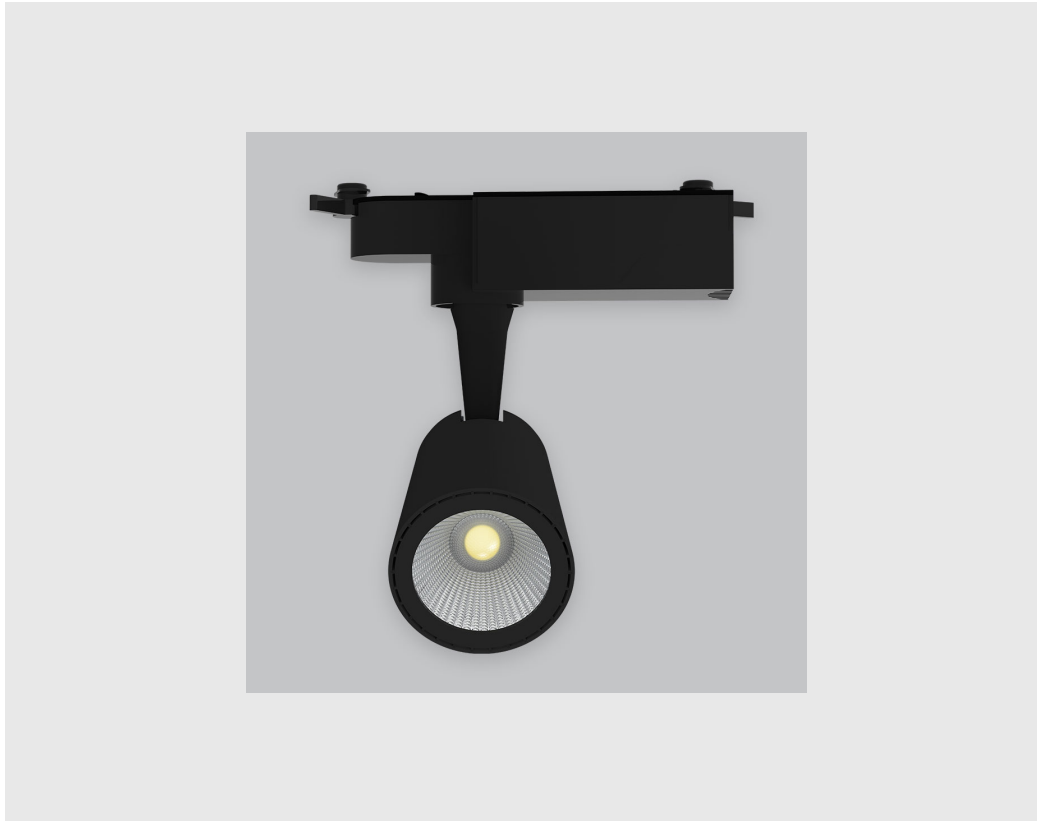

Image not found or type unknown

Variant 12

**Article number- - 4003-
2.2.1.4.4.1.7.1.1.6.0.1.1.2**

Specifications

1. Control = DALI-2 DT8
2. CRI = >80
3. Lumen Type = High
4. CCT (Colour Temperature) = 4000K
5. Beam Angle = 0° - 15°
6. Material Colour = Black
7. Distribution = Direct
8. Reflector = NA
9. Life of LED = L70 @50,000h
10. Watt = 11W - 20W
11. SDCM = SDCM = < 3
12. Mounting Type = Track Mounted
13. Dimension = 50mm-100mm
14. Optics = Lens & Reflector

Astro Track Light has :

- Luminaire housing of die cast-aluminium
- Premium powder coat
- Highly durable and in white finish
- Adjustable lighting
- 90° inclination on the horizontal plane
- 355° rotation around the vertical axis
- Angle can be directed as required
- For specific areas or to accentuate a feature
- Zero multiple shadows
- LED with effective colour rendering
- Overflowing colours with soft light and shadow
- Interpretation of the real environment light and colours
- High colour rendering