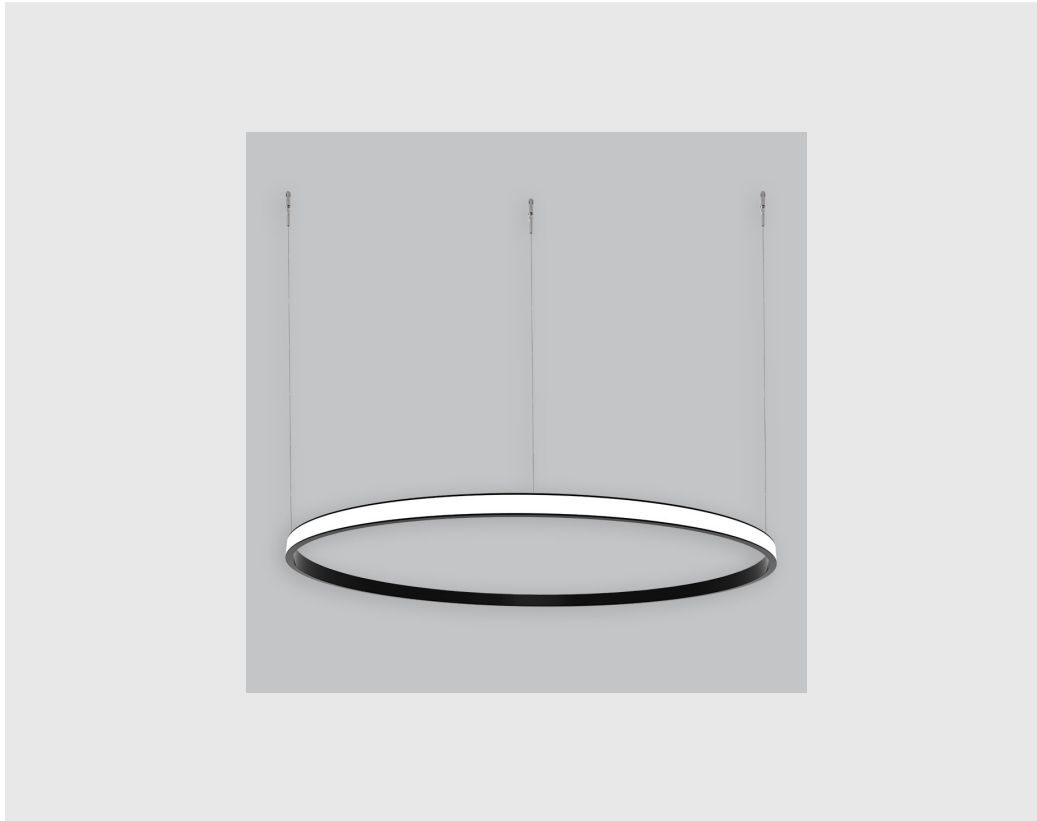

### Specifications

1. Control = DALI-2 DT8
2. CRI = >80
3. Lumen Type = High
4. CCT (Colour Temperature) = 4000K
5. Mounting Type = Pendant
6. Material Colour = Black
7. Dimension = NA
8. Distribution = Direct
9. Optics = PMMA Diffuser
10. Reflector = NA
11. Life of LED = L70 @50,000h
12. Beam Angle = 90° - 110°
13. Watt = 21W - 30W
14. SDCM = SDCM = < 3

Unik Outer Lit Ring has :

- Outer lit ring with 20mm height
- Luminaire housing of aluminium
- Surface powder coated
- LED PCB mounted
- Bottom opening for easy maintenance
- Pendant with cable suspension
- Quick mounting system
- M6 bolt for M6 fastener
- Creates a beautiful scenery of lighting
- Uniform illumination
- Energy-efficient LED with color rendering