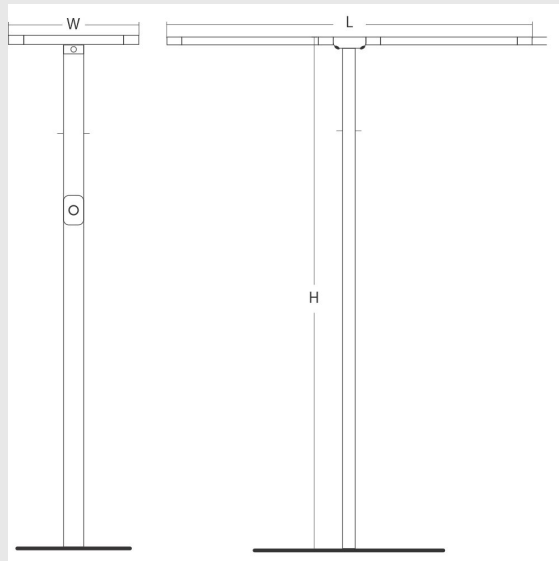

Variant 12 - 9005-1- 2.5.2.4.2.3.0.1.70.0.1.1.3

Available Filters

1. Control = DALI-2 DT8
2. CRI = >90
3. Lumen Type = High
4. CCT (Colour Temperature) = Tunable White 2700K-6500K
5. Mounting Type = Surface
6. Material Colour = Grey
7. Distribution = Direct
8. Dimension = 301mm-600mm
9. Optics = NA
10. Reflector = NA
11. Life of LED = L70 @50,000h
12. Beam Angle = 90° - 110°
13. Watt = 21W - 30W
14. SDCM = SDCM = < 3