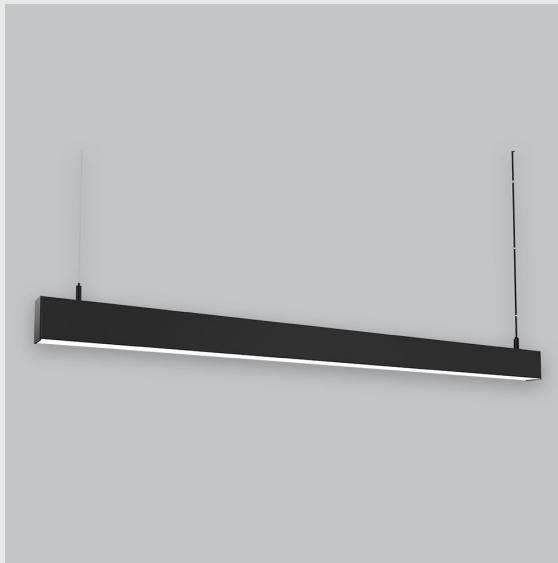

## **Variant 12 - 1002-1- 1.2.2.1.1.1.1.1.7.1.0.1.1.1**

### **Available Filters**

1. Control = ON-OFF
2. CRI = >90
3. Lumen Type = Low
4. CCT (Colour Temperature) = 4000K
5. Mounting Type = Pendant
6. Material Colour = Black
7. Dimension = NA
8. Distribution = Direct
9. Optics = PMMA Diffuser
10. Reflector = NA
11. Life of LED = L70 @50,000h
12. Beam Angle = 90° - 110°
13. Watt = 1W - 10W
14. SDCM = SDCM = < 3

Viraj 45 linear fixture has :

- No visible screw
- Surface powder coated
- Luminaire housing of extruded aluminium
- LED PCB mounted on insert design with heat sink
- Snap-fit system • Bottom opening for easy maintenance
- Pendant with cable suspension
- M6 bolt for M6 fastener
- High-performance PMMA diffuser
- Energy-efficient LED