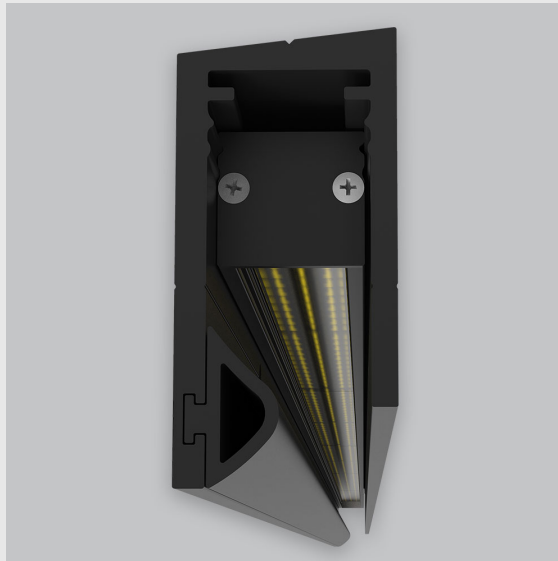

Variant 12 - 5003-2.2.1.4.2.1.4.1.1.4.0.1.1.1

Available Filters

1. Control = DALI-2 DT8
2. CRI = >80
3. Lumen Type = High
4. CCT (Colour Temperature) = 4000K
5. Beam Angle = 0° - 15°
6. Mounting Type = Surface
7. Material Colour = Black
8. Dimension = 1201mm - 2400mm
9. Distribution = Direct
10. Reflector = NA
11. Life of LED = L70 @50,000h
12. Watt = 1W - 10W
13. SDCM = SDCM = < 3
14. Optics = Lens

P2 Vertical Wall Grazer with Visor has :

- Luminaire housing made of extruded aluminium
- Grazes walls vertically
- Accentuates surface textures better
- Reduces hotspots and dead zones
- Custom engineered
- Precision optics provide a narrow 10° beam
- Accommodates a wide range of wall heights
- Perfect longitudinal glare reduction
- Uniform illumination
- Energy efficient LED with effective colour rendering