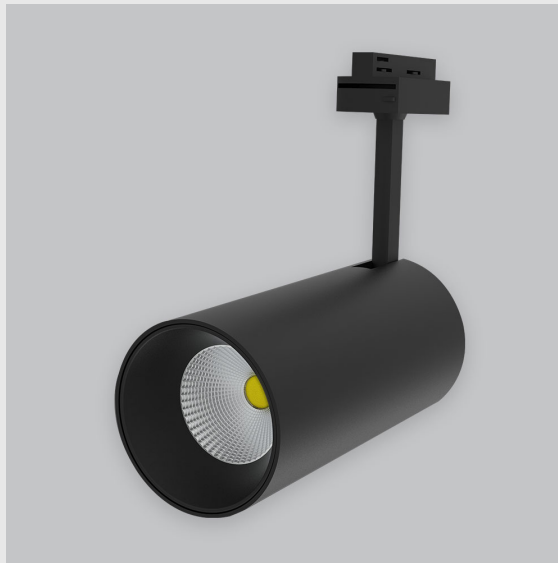

Variant 12 - 4001-2.2.1.4.0.1.0.1.1.4.0.1.1.2

Available Filters

1. Control = DALI-2 DT8
2. CRI = >80
3. Lumen Type = High
4. CCT (Colour Temperature) = 4000K
5. Beam Angle = 0° - 15°
6. Material Colour = Black
7. Distribution = Direct
8. Dimension = 301mm-600mm
9. Mounting Type = NA
10. Reflector = NA
11. Life of LED = L70 @50,000h
12. Watt = 11W - 20W
13. SDCM = SDCM = < 3
14. Optics = Lens

Phoenix Track Light has :

- Luminaire housing of die cast-aluminum
- Round recessed spotlight
- Surface powder coated
- COB (Chip on Board) technology
- Zero multiple shadows
- LED with effective colour rendering
- Overflowing colours with soft light and shadow
- Interpretation of the real environment light and colours
- Perfect longitudinal glare reduction
- Uniform light distribution
- No lateral spill for superior wall wash applications
- High colour rendering