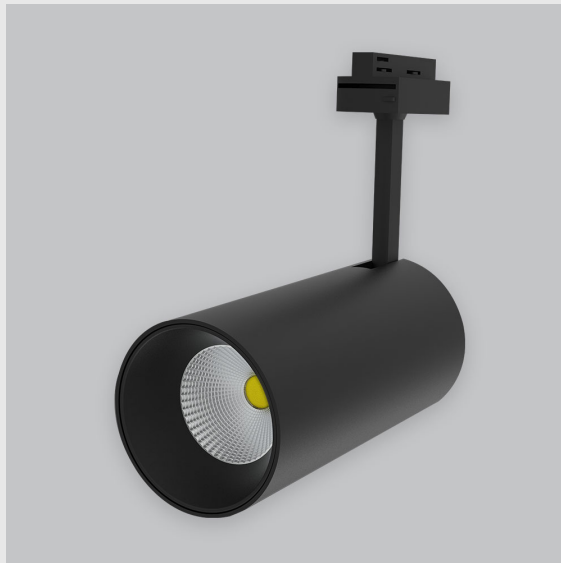

## Variant 12 - 4001-2.2.1.4.0.1.0.1.1.4.0.1.1.2

### Available Filters

1. Control = DALI-2 DT8
2. CRI = >80
3. Lumen Type = High
4. CCT (Colour Temperature) = 4000K
5. Beam Angle = 0° - 15°
6. Material Colour = Black
7. Distribution = Direct
8. Dimension = 301mm-600mm
9. Mounting Type = NA
10. Reflector = NA
11. Life of LED = L70 @50,000h
12. Watt = 11W - 20W
13. SDCM = SDCM = < 3
14. Optics = Lens

Phoenix Track Light has :

- Luminaire housing of die cast-aluminum
- Round recessed spotlight
- Surface powder coated
- COB (Chip on Board) technology
- Zero multiple shadows
- LED with effective colour rendering
- Overflowing colours with soft light and shadow
- Interpretation of the real environment light and colours
- Perfect longitudinal glare reduction
- Uniform light distribution
- No lateral spill for superior wall wash applications
- High colour rendering