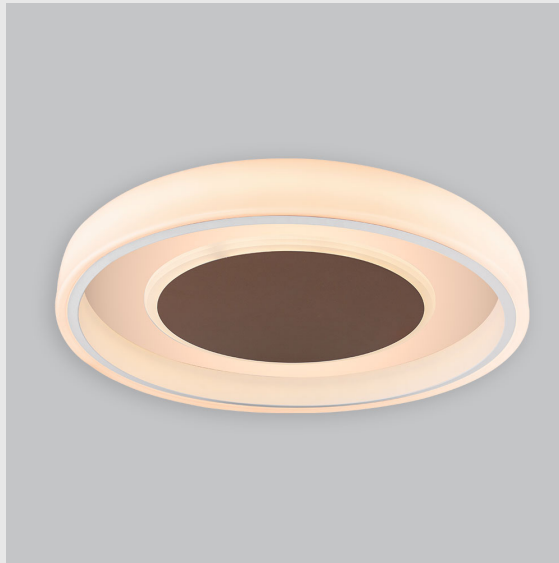

Variant 12 - 7021-2.5.2.4.1.1.1.1.70.0.1.1.3

Available Filters

1. Control = DALI-2 DT8
2. CRI = >90
3. Lumen Type = High
4. CCT (Colour Temperature) = Tunable White 2700K-6500K
5. Mounting Type = Pendant
6. Material Colour = Black
7. Dimension = NA
8. Distribution = Direct
9. Optics = NA
10. Reflector = NA
11. Life of LED = L70 @50,000h
12. Beam Angle = 90° - 110°
13. Watt = 21W - 30W
14. SDCM = SDCM = < 3

Fire Fox Ring fixture has :

- Concentric circles molded in acrylic
- Topped with aluminium details
- Multiple sizes available
- Luminaire housing of aluminium + acrylic
- For home decoration & professional environments
- Surface powder coat and LED PCB mounted
- Bottom opening for easy maintenance
- Pendant with cable suspension with quick mounting system
- M6 bolt for M6 fastener
- High performance Acrylic
- Uniform illumination
- Energy-efficient LED with color rendering