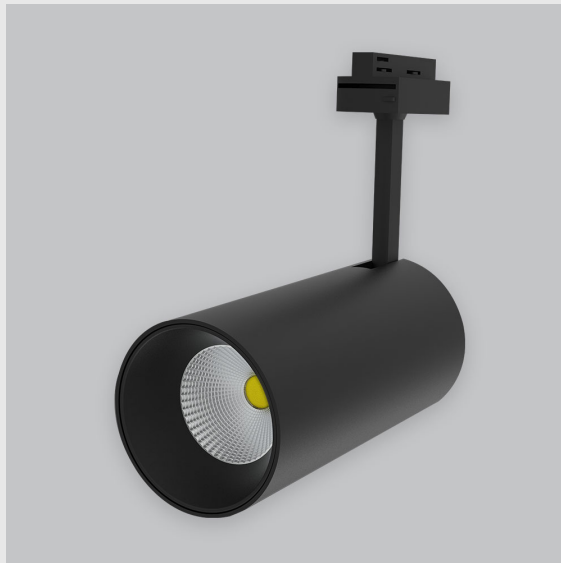

Variant 12 - 4001-2.2.1.4.0.1.0.1.1.4.0.1.1.2

Available Filters

1. Control = DALI-2 DT8
2. CRI = >80
3. Lumen Type = High
4. CCT (Colour Temperature) = 4000K
5. Beam Angle = 0° - 15°
6. Material Colour = Black
7. Distribution = Direct
8. Dimension = 301mm-600mm
9. Mounting Type = NA
10. Reflector = NA
11. Life of LED = L70 @50,000h
12. Watt = 11W - 20W
13. SDCM = SDCM = < 3
14. Optics = Lens

Phoenix Track Light has :

- Luminaire housing of die cast-aluminum
- Round recessed spotlight
- Surface powder coated
- COB (Chip on Board) technology
- Zero multiple shadows
- LED with effective colour rendering
- Overflowing colours with soft light and shadow
- Interpretation of the real environment light and colours
- Perfect longitudinal glare reduction
- Uniform light distribution
- No lateral spill for superior wall wash applications
- High colour rendering