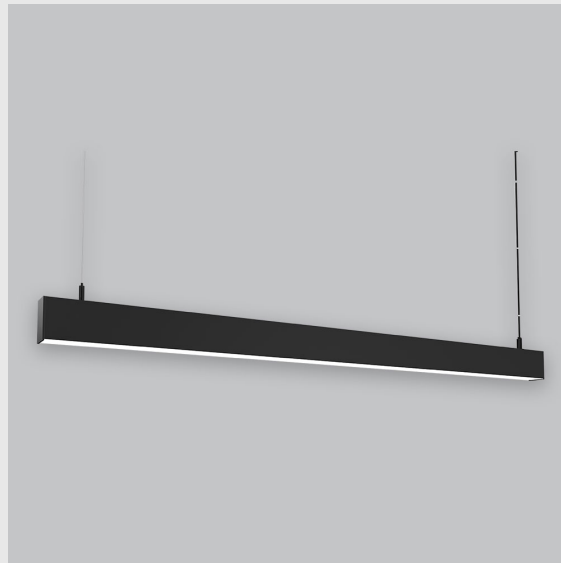

## **Variant 12 - 1002-1- 1.2.2.1.1.1.1.1.7.1.0.1.1.1**

### **Available Filters**

1. Control = ON-OFF
2. CRI = >90
3. Lumen Type = Low
4. CCT (Colour Temperature) = 4000K
5. Mounting Type = Pendant
6. Material Colour = Black
7. Dimension = NA
8. Distribution = Direct
9. Optics = PMMA Diffuser
10. Reflector = NA
11. Life of LED = L70 @50,000h
12. Beam Angle = 90° - 110°
13. Watt = 1W - 10W
14. SDCM = SDCM = < 3

Viraj 45 linear fixture has :

- No visible screw
- Surface powder coated
- Luminaire housing of extruded aluminium
- LED PCB mounted on insert design with heat sink
- Snap-fit system • Bottom opening for easy maintenance
- Pendant with cable suspension
- M6 bolt for M6 fastener
- High-performance PMMA diffuser
- Energy-efficient LED