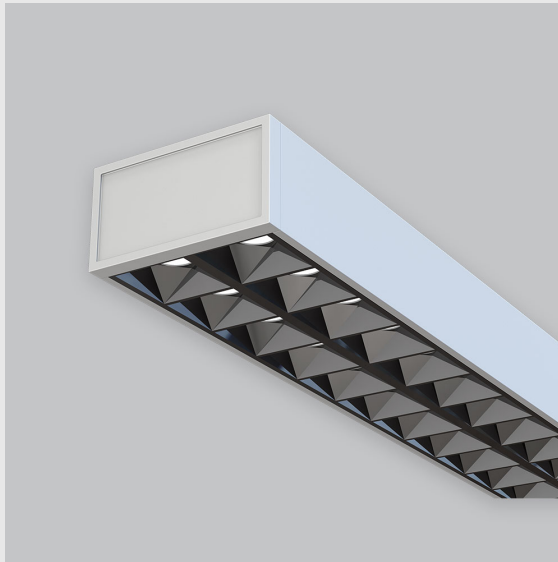

## **Variant 12 - 9001-1- 2.5.2.4.2.3.0.1.70.0.1.1.4**

### **Available Filters**

1. Control = DALI-2 DT8
2. CRI = >90
3. Lumen Type = High
4. CCT (Colour Temperature) = Tunable White 2700K-6500K
5. Mounting Type = Surface
6. Material Colour = Grey
7. Distribution = Direct
8. Dimension = 301mm-600mm
9. Optics = NA
10. Reflector = NA
11. Life of LED = L70 @50,000h
12. Beam Angle = 90° - 110°
13. Watt = 31W - 40W
14. SDCM = SDCM = < 3

Leno F fixture has :

- Luminaire housing of aluminium
- Surface powder coat
- SMD (Surface Mount Device) LED technology
- Free standing luminaires
- Minimalistic design
- Numerous combinations of lamp head designs for a variety of desks