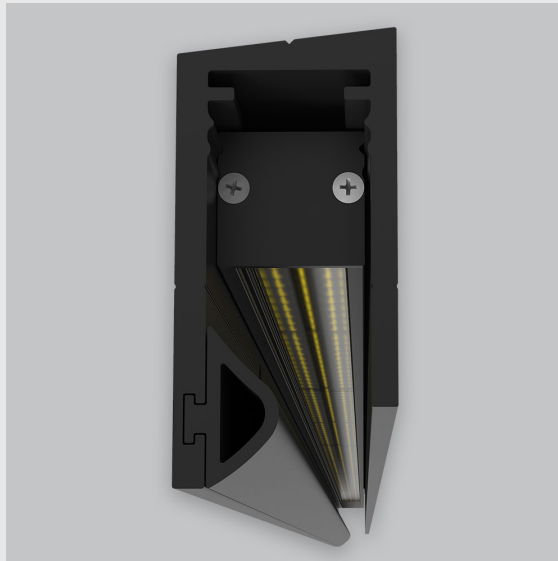

## Variant 12 - 5003-2.2.1.4.2.1.4.1.1.4.0.1.1.1

### Available Filters

1. Control = DALI-2 DT8
2. CRI = >80
3. Lumen Type = High
4. CCT (Colour Temperature) = 4000K
5. Beam Angle = 0° - 15°
6. Mounting Type = Surface
7. Material Colour = Black
8. Dimension = 1201mm - 2400mm
9. Distribution = Direct
10. Reflector = NA
11. Life of LED = L70 @50,000h
12. Watt = 1W - 10W
13. SDCM = SDCM = < 3
14. Optics = Lens

P2 Vertical Wall Grazer with Visor has :

- Luminaire housing made of extruded aluminium
- Grazes walls vertically
- Accentuates surface textures better
- Reduces hotspots and dead zones
- Custom engineered
- Precision optics provide a narrow 10° beam
- Accommodates a wide range of wall heights
- Perfect longitudinal glare reduction
- Uniform illumination
- Energy efficient LED with effective colour rendering