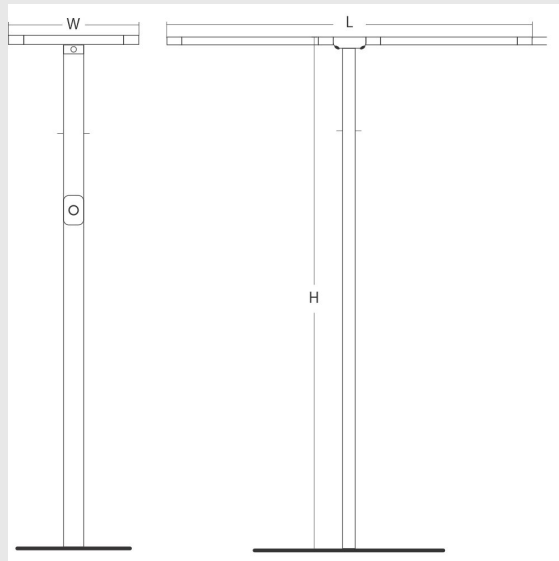

## Variant 12 - 9005-1- 2.5.2.4.2.3.0.1.70.0.1.1.3

### Available Filters

1. Control = DALI-2 DT8
2. CRI = >90
3. Lumen Type = High
4. CCT (Colour Temperature) = Tunable White 2700K-6500K
5. Mounting Type = Surface
6. Material Colour = Grey
7. Distribution = Direct
8. Dimension = 301mm-600mm
9. Optics = NA
10. Reflector = NA
11. Life of LED = L70 @50,000h
12. Beam Angle = 90° - 110°
13. Watt = 21W - 30W
14. SDCM = SDCM = < 3