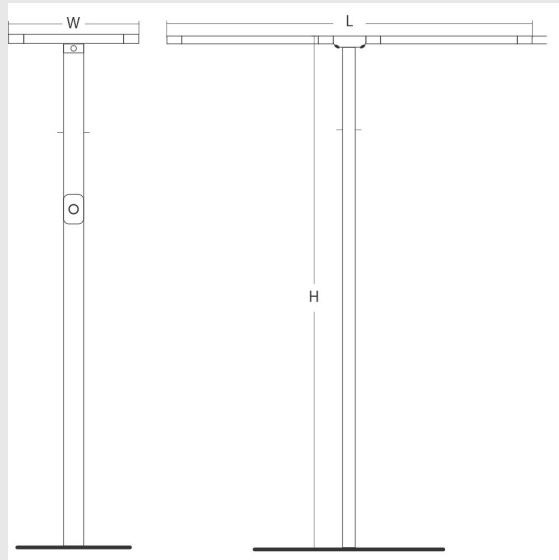

Variant 12 - 9005-1- 2.5.2.4.2.3.0.1.70.0.1.1.3

Available Filters

1. Control = DALI-2 DT8
2. CRI = >90
3. Lumen Type = High
4. CCT (Colour Temperature) = Tunable White 2700K-6500K
5. Mounting Type = Surface
6. Material Colour = Grey
7. Distribution = Direct
8. Dimension = 301mm-600mm
9. Optics = NA
10. Reflector = NA
11. Life of LED = L70 @50,000h
12. Beam Angle = 90° - 110°
13. Watt = 21W - 30W
14. SDCM = SDCM = < 3

Leno D fixture has :

- Luminaire housing of aluminium
- Surface powder coat
- SMD (Surface Mount Device) LED technology
- Free standing luminaires
- Minimalistic design
- Numerous combinations of lamp head designs for a variety of desks
- Overflowing colours
- Soft light and shadow
- Interpretation of the real environment light and colours