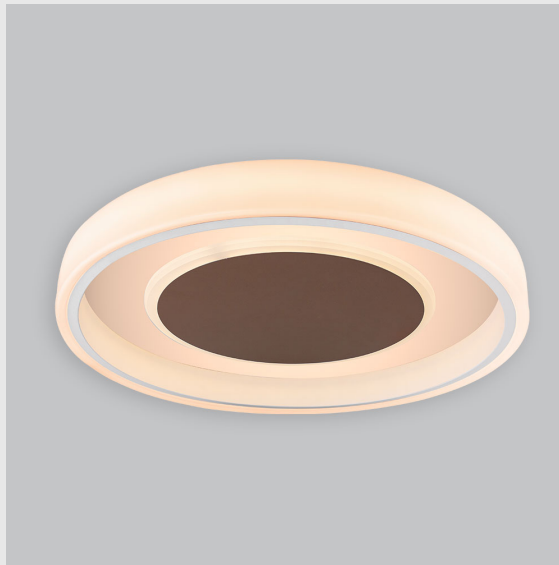

Variant 12 - 7021-2.5.2.4.1.1.1.1.70.0.1.1.3

Available Filters

1. Control = DALI-2 DT8
2. CRI = >90
3. Lumen Type = High
4. CCT (Colour Temperature) = Tunable White 2700K-6500K
5. Mounting Type = Pendant
6. Material Colour = Black
7. Dimension = 300mm - 600mm
8. Distribution = Direct
9. Optics = NA
10. Reflector = NA
11. Life of LED = L70 @50,000h
12. Beam Angle = 90° - 110°
13. Watt = 21W - 30W
14. SDCM = SDCM = < 3

Fire Fox Ring fixture has :

- Concentric circles molded in acrylic
- Topped with aluminium details
- Multiple sizes available
- Luminaire housing of aluminium + acrylic
- For home decoration & professional environments
- Surface powder coat and LED PCB mounted
- Bottom opening for easy maintenance
- Pendant with cable suspension with quick mounting system
- M6 bolt for M6 fastener
- High performance Acrylic
- Uniform illumination
- Energy-efficient LED with color rendering