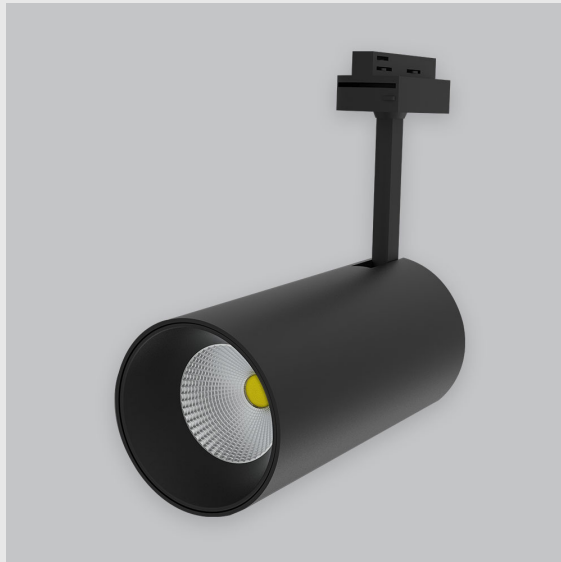

## Variant 12 - 4001-2.2.1.4.0.1.0.1.1.4.0.1.1.2

### Available Filters

1. Control = DALI-2 DT8
2. CRI = >80
3. Lumen Type = High
4. CCT (Colour Temperature) = 4000K
5. Beam Angle = 0° - 15°
6. Material Colour = Black
7. Distribution = Direct
8. Dimension = NA
9. Mounting Type = NA
10. Reflector = NA
11. Life of LED = L70 @50,000h
12. Watt = 11W - 20W
13. SDCM = SDCM = < 3
14. Optics = Lens

Phoenix Track Light has :

- Luminaire housing of die cast-aluminum
- Round recessed spotlight
- Surface powder coated
- COB (Chip on Board) technology
- Zero multiple shadows
- LED with effective colour rendering
- Overflowing colours with soft light and shadow
- Interpretation of the real environment light and colours
- Perfect longitudinal glare reduction
- Uniform light distribution
- No lateral spill for superior wall wash applications
- High colour rendering