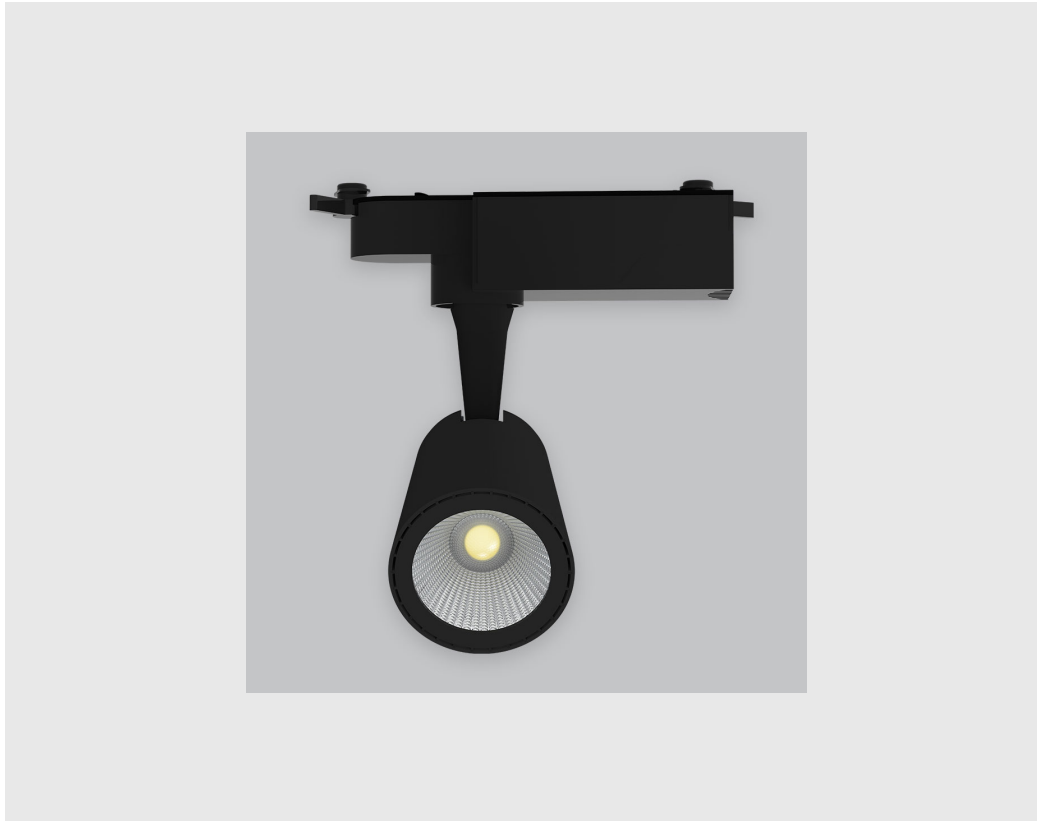

## Variant 11

**Article number- - 4003-  
2.1.1.4.4.1.7.1.1.6.0.1.1.2**

### Specifications

1. Control = DALI-2 DT8
2. CRI = >80
3. Lumen Type = High
4. CCT (Colour Temperature) = 3000K
5. Beam Angle = 0° - 15°
6. Material Colour = Black
7. Distribution = Direct
8. Reflector = NA
9. Life of LED = L70 @50,000h
10. Watt = 11W - 20W
11. SDCM = SDCM = < 3
12. Mounting Type = Track Mounted
13. Dimension = 50mm-100mm
14. Optics = Lens & Reflector

Astro Track Light has :

- Luminaire housing of die cast-aluminium
- Premium powder coat
- Highly durable and in white finish
- Adjustable lighting
- 90° inclination on the horizontal plane
- 355° rotation around the vertical axis
- Angle can be directed as required
- For specific areas or to accentuate a feature
- Zero multiple shadows
- LED with effective colour rendering
- Overflowing colours with soft light and shadow
- Interpretation of the real environment light and colours
- High colour rendering