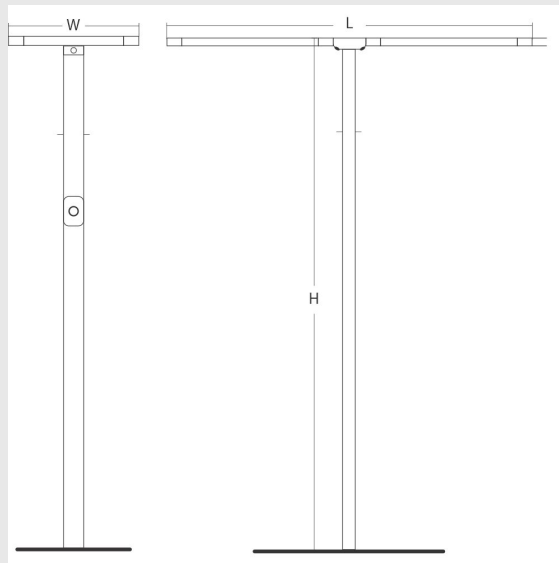

Variant 11 - 9005-1- 2.1.1.4.2.3.0.1.70.0.1.1.3

Available Filters

1. Control = DALI-2 DT8
2. CRI = >80
3. Lumen Type = High
4. CCT (Colour Temperature) = 3000K
5. Mounting Type = Surface
6. Material Colour = Grey
7. Distribution = Direct
8. Dimension = 301mm-600mm
9. Optics = NA
10. Reflector = NA
11. Life of LED = L70 @50,000h
12. Beam Angle = 90° - 110°
13. Watt = 21W - 30W
14. SDCM = SDCM = < 3

Leno D fixture has :

- Luminaire housing of aluminium
- Surface powder coat
- SMD (Surface Mount Device) LED technology
- Free standing luminaires
- Minimalistic design
- Numerous combinations of lamp head designs for a variety of desks
- Overflowing colours
- Soft light and shadow
- Interpretation of the real environment light and colours