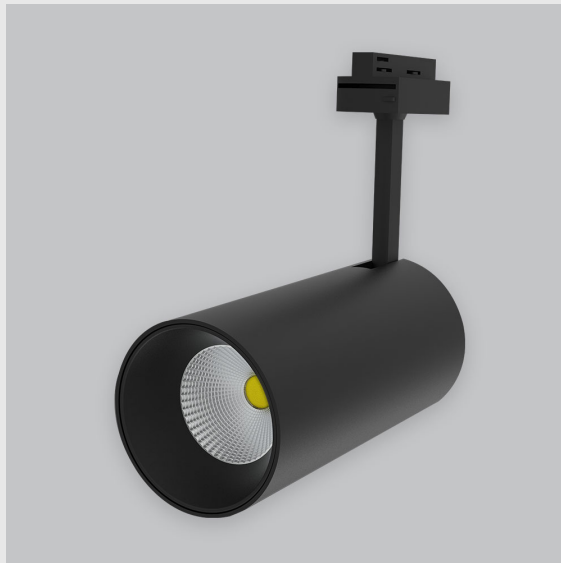

## Variant 11 - 4001-2.1.1.4.0.1.0.1.1.4.0.1.1.4

### Available Filters

1. Control = DALI-2 DT8
2. CRI = >80
3. Lumen Type = High
4. CCT (Colour Temperature) = 3000K
5. Beam Angle = 0° - 15°
6. Material Colour = Black
7. Distribution = Direct
8. Dimension = 301mm-600mm
9. Mounting Type = NA
10. Reflector = NA
11. Life of LED = L70 @50,000h
12. Watt = 31W - 40W
13. SDCM = SDCM = < 3
14. Optics = Lens

Phoenix Track Light has :

- Luminaire housing of die cast-aluminum
- Round recessed spotlight
- Surface powder coated
- COB (Chip on Board) technology
- Zero multiple shadows
- LED with effective colour rendering
- Overflowing colours with soft light and shadow
- Interpretation of the real environment light and colours
- Perfect longitudinal glare reduction
- Uniform light distribution