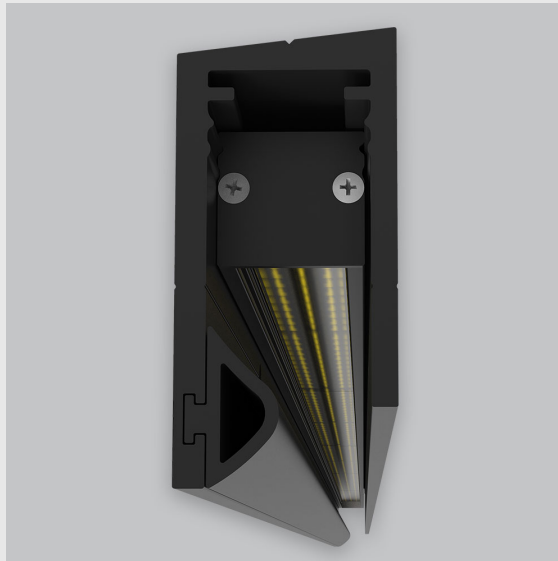

Variant 11 - 5003-2.1.1.4.2.1.4.1.1.4.0.1.1.1

Available Filters

1. Control = DALI-2 DT8
2. CRI = >80
3. Lumen Type = High
4. CCT (Colour Temperature) = 3000K
5. Beam Angle = 0° - 15°
6. Mounting Type = Surface
7. Material Colour = Black
8. Dimension = 1201mm - 2400mm
9. Distribution = Direct
10. Reflector = NA
11. Life of LED = L70 @50,000h
12. Watt = 1W - 10W
13. SDCM = SDCM = < 3
14. Optics = Lens

P2 Vertical Wall Grazer with Visor has :

- Luminaire housing made of extruded aluminium
- Grazes walls vertically
- Accentuates surface textures better
- Reduces hotspots and dead zones
- Custom engineered
- Precision optics provide a narrow 10° beam
- Accommodates a wide range of wall heights
- Perfect longitudinal glare reduction
- Uniform illumination
- Energy efficient LED with effective colour rendering