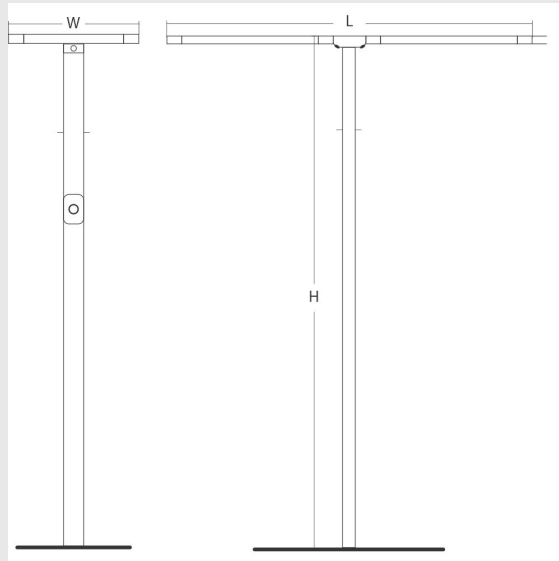

Variant 11 - 9005-1- 2.1.1.4.2.3.0.1.70.0.1.1.3

Available Filters

1. Control = DALI-2 DT8
2. CRI = >80
3. Lumen Type = High
4. CCT (Colour Temperature) = 3000K
5. Mounting Type = Surface
6. Material Colour = Grey
7. Distribution = Direct
8. Dimension = 301mm-600mm
9. Optics = NA
10. Reflector = NA
11. Life of LED = L70 @50,000h
12. Beam Angle = 90° - 110°
13. Watt = 21W - 30W
14. SDCM = SDCM = < 3

Leno D fixture has :

- Luminaire housing of aluminium
- Surface powder coat
- SMD (Surface Mount Device) LED technology
- Free standing luminaires
- Minimalistic design
- Numerous combinations of lamp head designs for a variety of desks
- Overflowing colours
- Soft light and shadow
- Interpretation of the real environment light and colours