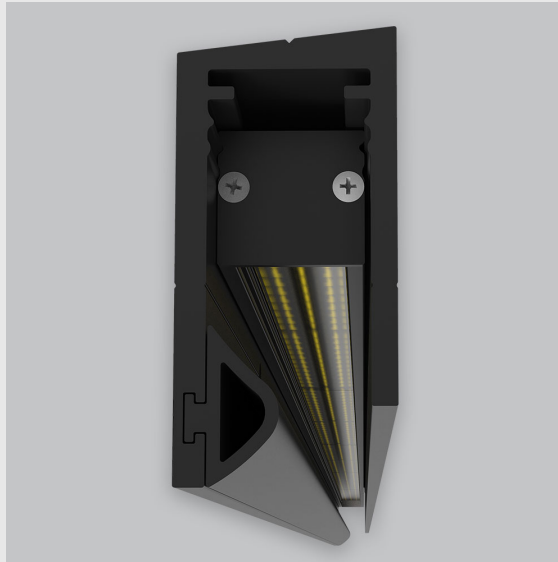

Variant 11 - 5003-2.1.1.4.2.1.4.1.1.4.0.1.1.1

Available Filters

1. Control = DALI-2 DT8
2. CRI = >80
3. Lumen Type = High
4. CCT (Colour Temperature) = 3000K
5. Beam Angle = 0° - 15°
6. Mounting Type = Surface
7. Material Colour = Black
8. Dimension = 1201mm - 2400mm
9. Distribution = Direct
10. Reflector = NA
11. Life of LED = L70 @50,000h
12. Watt = 1W - 10W
13. SDCM = SDCM = < 3
14. Optics = Lens

P2 Vertical Wall Grazer with Visor has :

- Luminaire housing made of extruded aluminium
- Grazes walls vertically
- Accentuates surface textures better
- Reduces hotspots and dead zones
- Custom engineered
- Precision optics provide a narrow 10° beam
- Accommodates a wide range of wall heights
- Perfect longitudinal glare reduction
- Uniform illumination
- Energy efficient LED with effective colour rendering