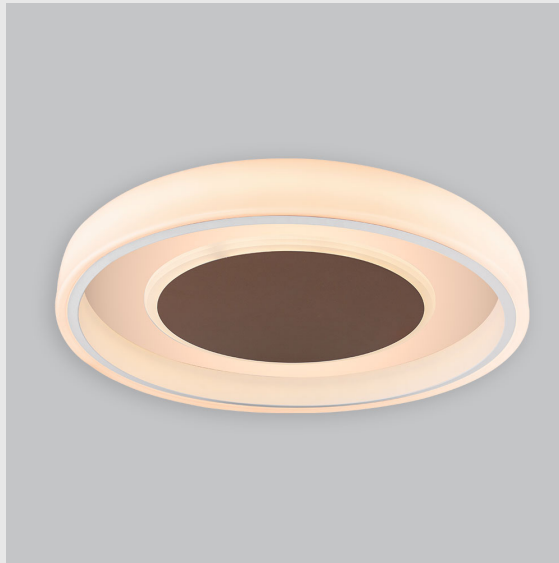

Variant 11 - 7021-2.1.1.4.1.1.1.1.70.0.1.1.3

Available Filters

1. Control = DALI-2 DT8
2. CRI = >80
3. Lumen Type = High
4. CCT (Colour Temperature) = 3000K
5. Mounting Type = Pendant
6. Material Colour = Black
7. Dimension = NA
8. Distribution = Direct
9. Optics = NA
10. Reflector = NA
11. Life of LED = L70 @50,000h
12. Beam Angle = 90° - 110°
13. Watt = 21W - 30W
14. SDCM = SDCM = < 3

Fire Fox Ring fixture has :

- Concentric circles molded in acrylic
- Topped with aluminium details
- Multiple sizes available
- Luminaire housing of aluminium + acrylic
- For home decoration & professional environments
- Surface powder coat and LED PCB mounted
- Bottom opening for easy maintenance
- Pendant with cable suspension with quick mounting system
- M6 bolt for M6 fastener
- High performance Acrylic
- Uniform illumination
- Energy-efficient LED with color rendering