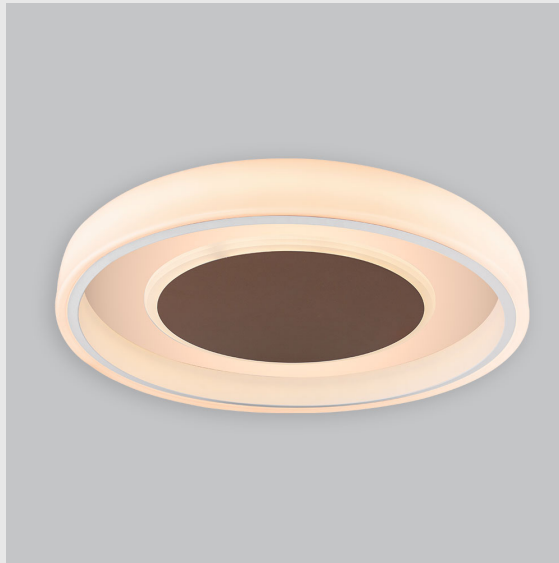

Variant 11 - 7021-2.1.1.4.1.1.1.1.70.0.1.1.3

Available Filters

1. Control = DALI-2 DT8
2. CRI = >80
3. Lumen Type = High
4. CCT (Colour Temperature) = 3000K
5. Mounting Type = Pendant
6. Material Colour = Black
7. Dimension = 300mm - 600mm
8. Distribution = Direct
9. Optics = NA
10. Reflector = NA
11. Life of LED = L70 @50,000h
12. Beam Angle = 90° - 110°
13. Watt = 21W - 30W
14. SDCM = SDCM = < 3

Fire Fox Ring fixture has :

- Concentric circles molded in acrylic
- Topped with aluminium details
- Multiple sizes available
- Luminaire housing of aluminium + acrylic
- For home decoration & professional environments
- Surface powder coat and LED PCB mounted
- Bottom opening for easy maintenance
- Pendant with cable suspension with quick mounting system
- M6 bolt for M6 fastener
- High performance Acrylic
- Uniform illumination
- Energy-efficient LED with color rendering