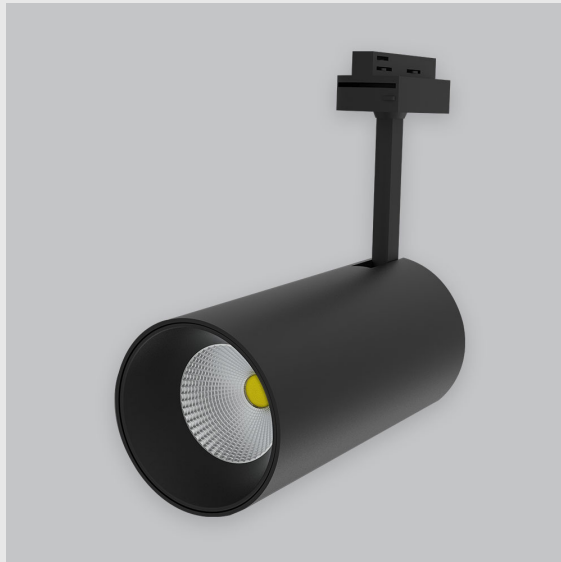

Variant 11 - 4001-2.1.1.4.0.1.0.1.1.4.0.1.1.2

Available Filters

1. Control = DALI-2 DT8
2. CRI = >80
3. Lumen Type = High
4. CCT (Colour Temperature) = 3000K
5. Beam Angle = 0° - 15°
6. Material Colour = Black
7. Distribution = Direct
8. Dimension = NA
9. Mounting Type = NA
10. Reflector = NA
11. Life of LED = L70 @50,000h
12. Watt = 11W - 20W
13. SDCM = SDCM = < 3
14. Optics = Lens

Phoenix Track Light has :

- Luminaire housing of die cast-aluminum
- Round recessed spotlight
- Surface powder coated
- COB (Chip on Board) technology
- Zero multiple shadows
- LED with effective colour rendering
- Overflowing colours with soft light and shadow
- Interpretation of the real environment light and colours
- Perfect longitudinal glare reduction
- Uniform light distribution
- No lateral spill for superior wall wash applications
- High colour rendering