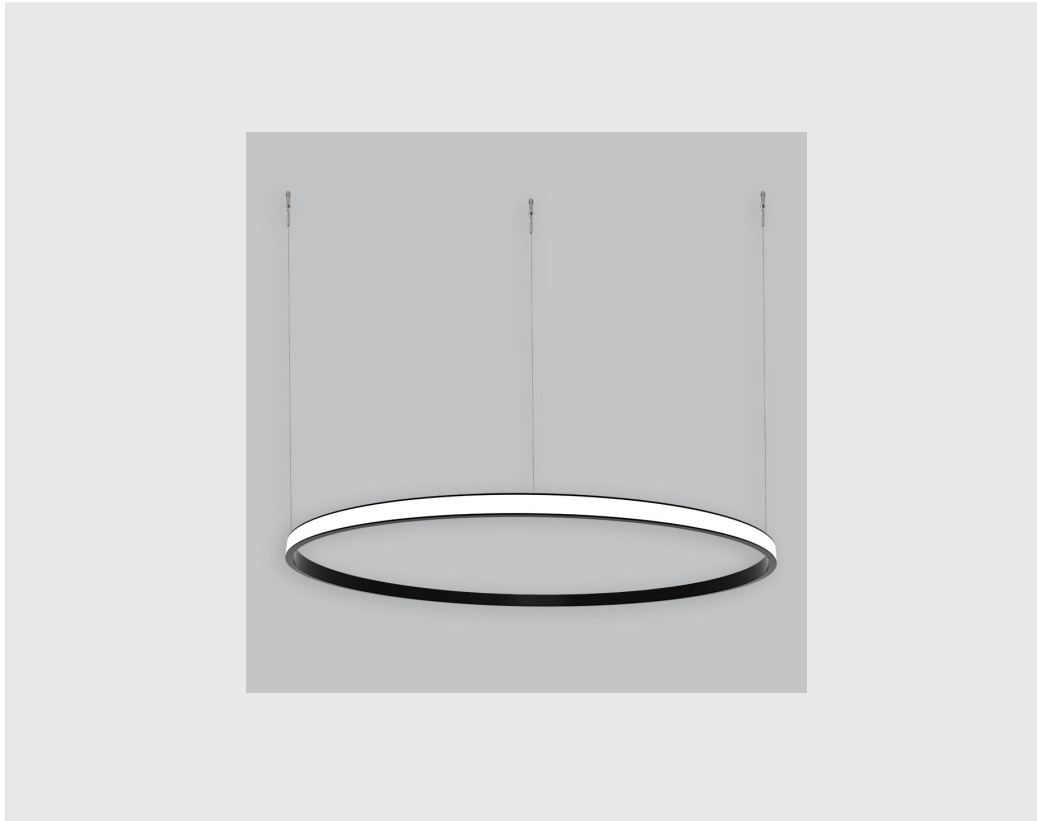

Image not found or type unknown

Variant 10

**Article number- - 7006-
2.5.2.2.1.1.1.1.7.1.0.1.1.3**

Specifications

1. Control = ON-OFF (FLICKER FREE)
2. CRI = >90
3. Lumen Type = High
4. CCT (Colour Temperature) = Tunable White 2700K-6500K
5. Mounting Type = Pendant
6. Material Colour = Black
7. Dimension = NA
8. Distribution = Direct
9. Optics = PMMA Diffuser
10. Reflector = NA
11. Life of LED = L70 @50,000h
12. Beam Angle = 90° - 110°
13. Watt = 21W - 30W
14. SDCM = SDCM = < 3

Unik Outer Lit Ring has :

- Outer lit ring with 20mm height
- Luminaire housing of aluminium
- Surface powder coated
- LED PCB mounted
- Bottom opening for easy maintenance
- Pendant with cable suspension
- Quick mounting system
- M6 bolt for M6 fastener
- Creates a beautiful scenery of lighting
- Uniform illumination
- Energy-efficient LED with color rendering