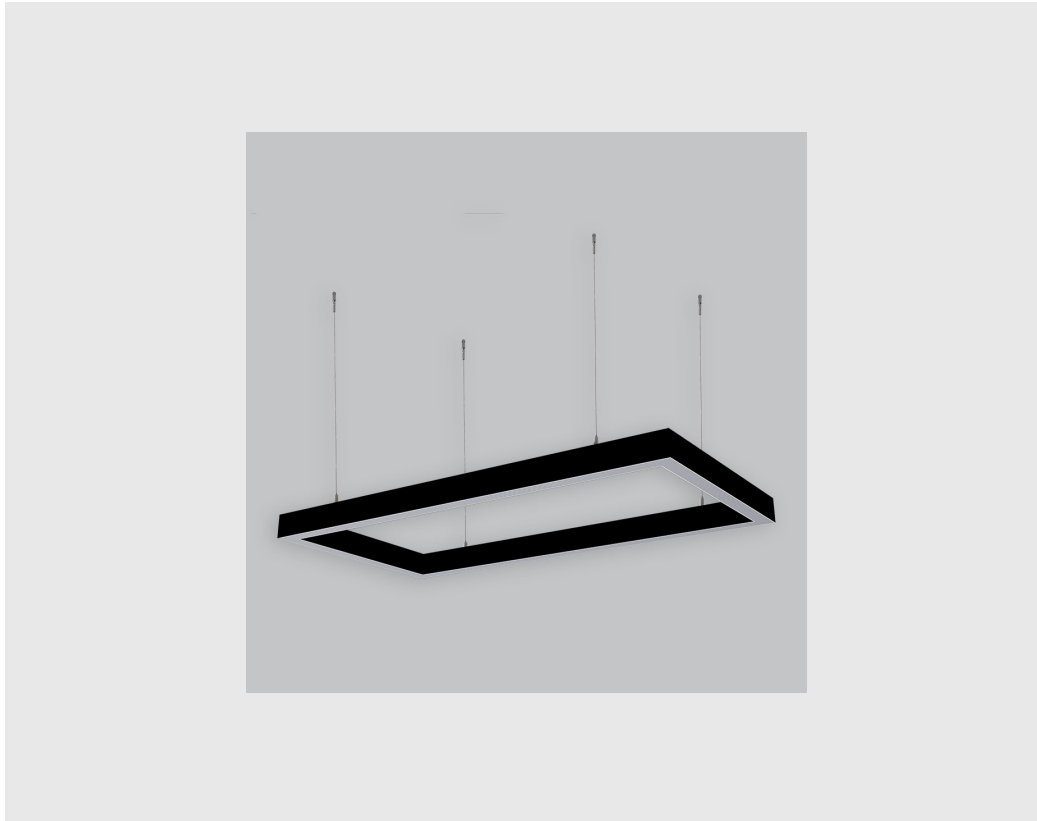

Image not found or type unknown

Variant 10

**Article number- - 70112-1-
2.5.2.2.1.1.3.1.7.0.2.1.1.8**

Specifications

1. Control = ON-OFF (FLICKER FREE)
2. CRI = >90
3. Lumen Type = High
4. CCT (Colour Temperature) = Tunable White 2700K-6500K
5. Mounting Type = Pendant
6. Material Colour = Black
7. Dimension = 901mm - 1200mm
8. Distribution = Direct
9. Optics = Micro Prismatic Diffuser
10. Beam Angle = NA
11. Life of LED = L70 @50,000h
12. Beam Angle = 90° - 110°
13. Watt = 71W - 100W
14. SDCM = SDCM = < 3

Viraj 45 Rectangle has :

- Rectangle ring with uniform illumination
- Surface powder coated
- Luminaire housing of aluminium
- LED PCB mounted
- Bottom opening for easy maintenance
- Pendant with cable suspension
- Quick mounting system
- M6 bolt for M6 fastener
- High performance Micro Prismatic Diffuser
- Energy-efficient LED with color rendering