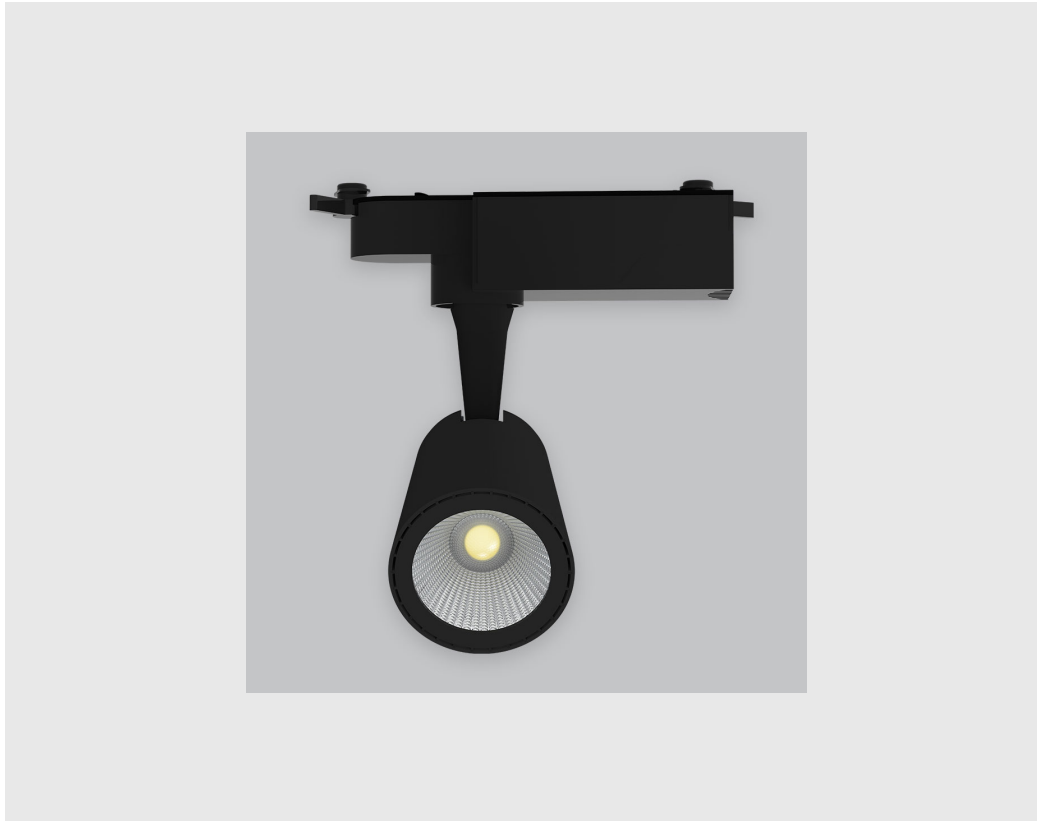

## Variant 10

**Article number- - 4003-  
2.5.2.2.4.1.7.1.1.6.0.1.1.2**

### Specifications

1. Control = ON-OFF (FLICKER FREE)
2. CRI = >90
3. Lumen Type = High
4. CCT (Colour Temperature) = Tunable White 2700K-6500K
5. Beam Angle = 0° - 15°
6. Material Colour = Black
7. Distribution = Direct
8. Reflector = NA
9. Life of LED = L70 @50,000h
10. Watt = 11W - 20W
11. SDCM = SDCM = < 3
12. Mounting Type = Track Mounted
13. Dimension = 50mm-100mm
14. Optics = Lens & Reflector

Astro Track Light has :

- Luminaire housing of die cast-aluminium
- Premium powder coat
- Highly durable and in white finish
- Adjustable lighting
- 90° inclination on the horizontal plane
- 355° rotation around the vertical axis
- Angle can be directed as required
- For specific areas or to accentuate a feature
- Zero multiple shadows
- LED with effective colour rendering
- Overflowing colours with soft light and shadow
- Interpretation of the real environment light and colours
- High colour rendering