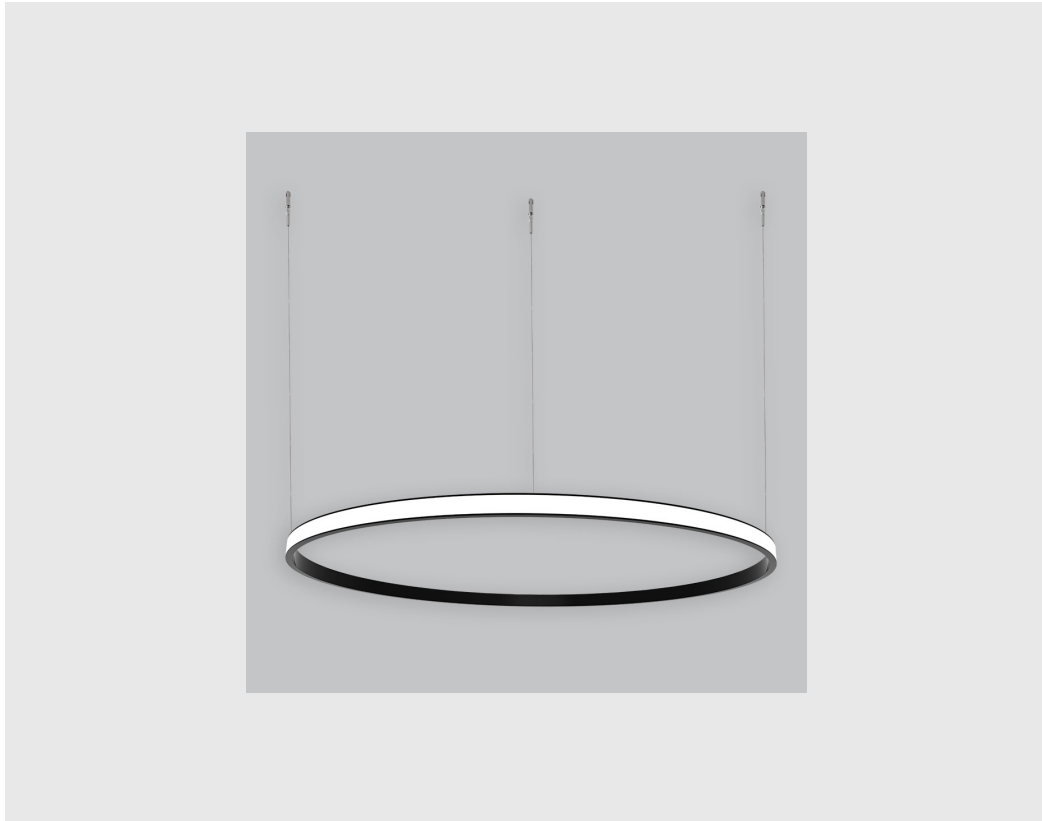

Image not found or type unknown

Variant 10

**Article number- - 7006-
2.5.2.2.1.1.1.1.7.1.0.1.1.3**

Specifications

1. Control = ON-OFF (FLICKER FREE)
2. CRI = >90
3. Lumen Type = High
4. CCT (Colour Temperature) = Tunable White 2700K-6500K
5. Mounting Type = Pendant
6. Material Colour = Black
7. Dimension = NA
8. Distribution = Direct
9. Optics = PMMA Diffuser
10. Reflector = NA
11. Life of LED = L70 @50,000h
12. Beam Angle = 90° - 110°
13. Watt = 21W - 30W
14. SDCM = SDCM = < 3

Unik Outer Lit Ring has :

- Outer lit ring with 20mm height
- Luminaire housing of aluminium
- Surface powder coated
- LED PCB mounted
- Bottom opening for easy maintenance
- Pendant with cable suspension
- Quick mounting system
- M6 bolt for M6 fastener
- Creates a beautiful scenery of lighting
- Uniform illumination
- Energy-efficient LED with color rendering