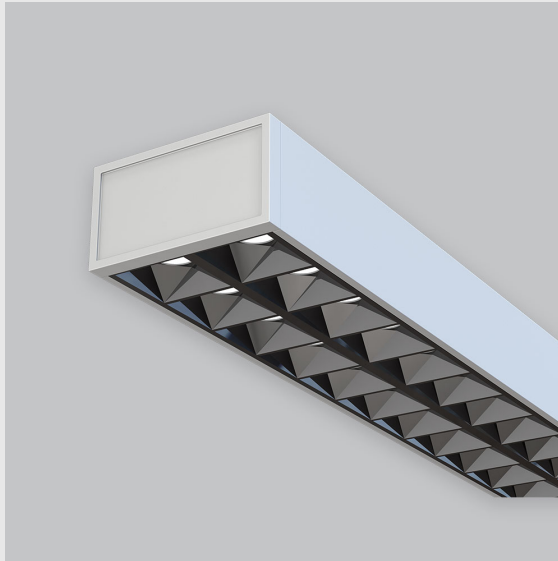

Variant 10 - 9001-1- 2.5.2.2.2.3.0.1.70.0.1.1.4

Available Filters

1. Control = ON-OFF
(FLICKER FREE)
2. CRI = >90
3. Lumen Type = High
4. CCT (Colour
Temperature) = Tunable
White 2700K-6500K
5. Mounting Type =
Surface
6. Material Colour = Grey
7. Distribution = Direct
8. Dimension = 301mm-
600mm
9. Optics = NA
10. Reflector = NA
11. Life of LED = L70
@50,000h
12. Beam Angle = 90° -
110°
13. Watt = 31W - 40W
14. SDCM = SDCM = < 3

Leno F fixture has :

- Luminaire housing of aluminium
- Surface powder coat
- SMD (Surface Mount Device) LED technology
- Free standing luminaires
- Minimalistic design
- Numerous combinations of lamp head designs for a variety of desks