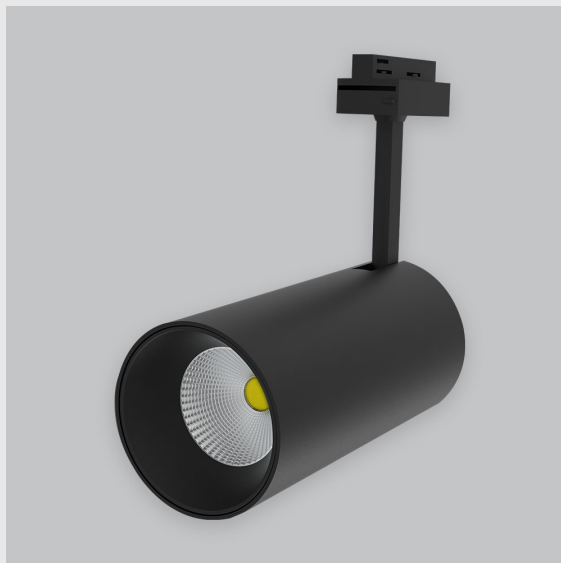

Variant 10 - 4001-2.5.2.2.0.1.0.1.1.4.0.1.1.4

Available Filters

1. Control = ON-OFF
(FLICKER FREE)
2. CRI = >90
3. Lumen Type = High
4. CCT (Colour
Temperature) = Tunable
White 2700K-6500K
5. Beam Angle = 0° - 15°
6. Material Colour = Black
7. Distribution = Direct
8. Dimension = 301mm-
600mm
9. Mounting Type = NA
10. Reflector = NA
11. Life of LED = L70
@50,000h
12. Watt = 31W - 40W
13. SDCM = SDCM = < 3
14. Optics = Lens

Phoenix Track Light has :

- Luminaire housing of die cast-aluminum
- Round recessed spotlight
- Surface powder coated
- COB (Chip on Board) technology
- Zero multiple shadows
- LED with effective colour rendering
- Overflowing colours with soft light and shadow
- Interpretation of the real environment light and colours
- Perfect longitudinal glare reduction
- Uniform light distribution