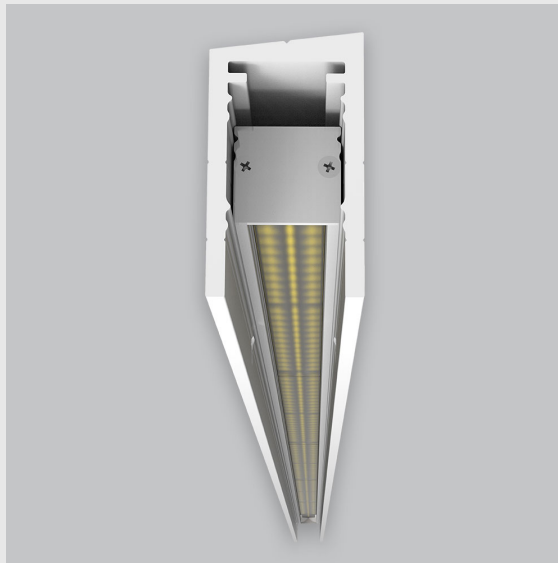

## Variant 10 - 5002-2.5.2.2.2.1.4.1.1.4.0.1.1.1

### Available Filters

1. Control = ON-OFF  
(FLICKER FREE)
2. CRI = >90
3. Lumen Type = High
4. CCT (Colour  
Temperature) = Tunable  
White 2700K-6500K
5. Beam Angle = 0° - 15°
6. Mounting Type =  
Surface
7. Material Colour = Black
8. Dimension = 1201mm -  
2400mm
9. Distribution = Direct
10. Reflector = NA
11. Life of LED = L70  
@50,000h
12. Watt = 1W - 10W
13. SDCM = SDCM = < 3
14. Optics = Lens

P2 Vertical Wall Grazer has :

- Luminaire housing made of extruded aluminium
- Grazes walls
- Accentuates surface textures better
- Reduces hotspots and dead zones
- Custom engineered
- Precision optics provide a narrow 10° beam
- Accommodates a wide range of wall heights
- Perfect longitudinal glare reduction
- Uniform illumination
- Energy efficient LED with effective colour rendering