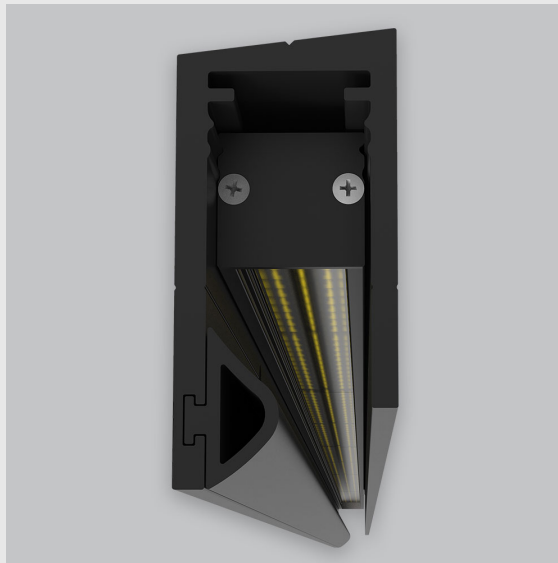

## Variant 10 - 5003-2.5.2.2.2.1.4.1.1.4.0.1.1.1

### Available Filters

1. Control = ON-OFF  
(FLICKER FREE)
2. CRI = >90
3. Lumen Type = High
4. CCT (Colour  
Temperature) = Tunable  
White 2700K-6500K
5. Beam Angle = 0° - 15°
6. Mounting Type =  
Surface
7. Material Colour = Black
8. Dimension = 1201mm -  
2400mm
9. Distribution = Direct
10. Reflector = NA
11. Life of LED = L70  
@50,000h
12. Watt = 1W - 10W
13. SDCM = SDCM = < 3
14. Optics = Lens

P2 Vertical Wall Grazer with Visor has :

- Luminaire housing made of extruded aluminium
- Grazes walls vertically
- Accentuates surface textures better
- Reduces hotspots and dead zones
- Custom engineered
- Precision optics provide a narrow 10° beam
- Accommodates a wide range of wall heights
- Perfect longitudinal glare reduction
- Uniform illumination
- Energy efficient LED with effective colour rendering