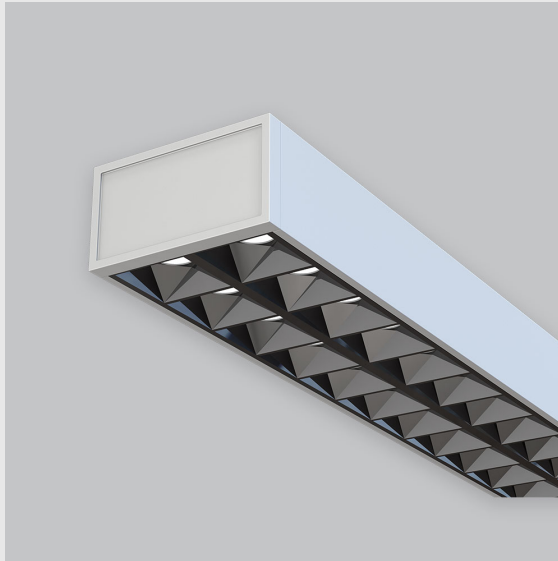

## **Variant 10 - 9001-1- 2.5.2.2.2.3.0.1.70.0.1.1.4**

### **Available Filters**

1. Control = ON-OFF  
(FLICKER FREE)
2. CRI = >90
3. Lumen Type = High
4. CCT (Colour  
Temperature) = Tunable  
White 2700K-6500K
5. Mounting Type =  
Surface
6. Material Colour = Grey
7. Distribution = Direct
8. Dimension = 301mm-  
600mm
9. Optics = NA
10. Reflector = NA
11. Life of LED = L70  
@50,000h
12. Beam Angle = 90° -  
110°
13. Watt = 31W - 40W
14. SDCM = SDCM = < 3

Leno F fixture has :

- Luminaire housing of aluminium
- Surface powder coat
- SMD (Surface Mount Device) LED technology
- Free standing luminaires
- Minimalistic design
- Numerous combinations of lamp head designs for a variety of desks