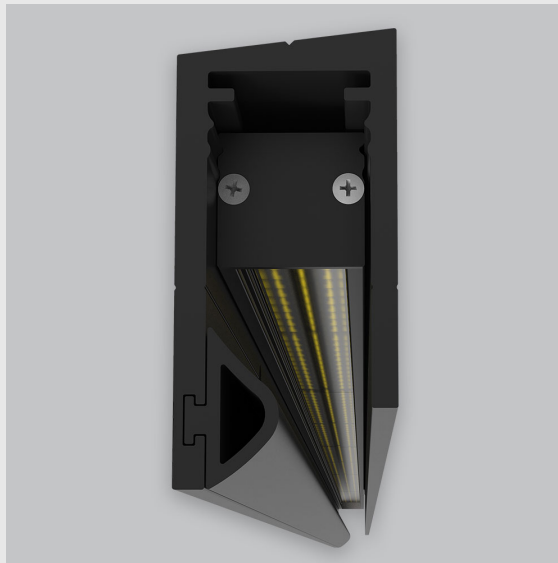

Variant 10 - 5003-2.5.2.2.2.1.4.1.1.4.0.1.1.1

Available Filters

1. Control = ON-OFF
(FLICKER FREE)
2. CRI = >90
3. Lumen Type = High
4. CCT (Colour
Temperature) = Tunable
White 2700K-6500K
5. Beam Angle = 0° - 15°
6. Mounting Type =
Surface
7. Material Colour = Black
8. Dimension = 1201mm -
2400mm
9. Distribution = Direct
10. Reflector = NA
11. Life of LED = L70
@50,000h
12. Watt = 1W - 10W
13. SDCM = SDCM = < 3
14. Optics = Lens

P2 Vertical Wall Grazer with Visor has :

- Luminaire housing made of extruded aluminium
- Grazes walls vertically
- Accentuates surface textures better
- Reduces hotspots and dead zones
- Custom engineered
- Precision optics provide a narrow 10° beam
- Accommodates a wide range of wall heights
- Perfect longitudinal glare reduction
- Uniform illumination
- Energy efficient LED with effective colour rendering