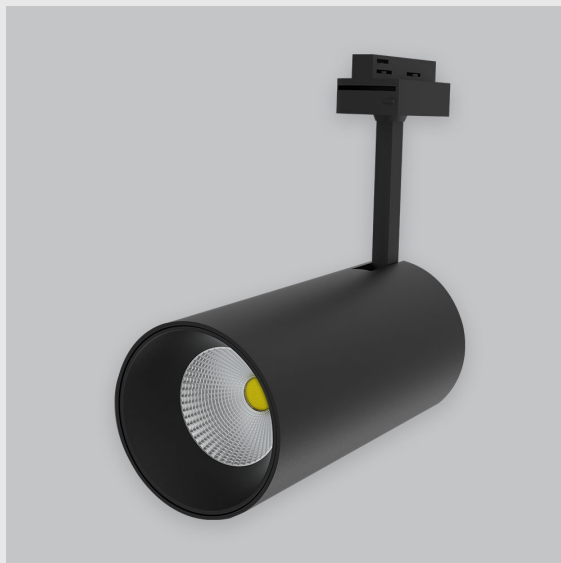

## Variant 10 - 4001-2.5.2.2.0.1.0.1.1.4.0.1.1.4

### Available Filters

1. Control = ON-OFF  
(FLICKER FREE)
2. CRI = >90
3. Lumen Type = High
4. CCT (Colour  
Temperature) = Tunable  
White 2700K-6500K
5. Beam Angle = 0° - 15°
6. Material Colour = Black
7. Distribution = Direct
8. Dimension = 301mm-  
600mm
9. Mounting Type = NA
10. Reflector = NA
11. Life of LED = L70  
@50,000h
12. Watt = 31W - 40W
13. SDCM = SDCM = < 3
14. Optics = Lens

Phoenix Track Light has :

- Luminaire housing of die cast-aluminum
- Round recessed spotlight
- Surface powder coated
- COB (Chip on Board) technology
- Zero multiple shadows
- LED with effective colour rendering
- Overflowing colours with soft light and shadow
- Interpretation of the real environment light and colours
- Perfect longitudinal glare reduction
- Uniform light distribution