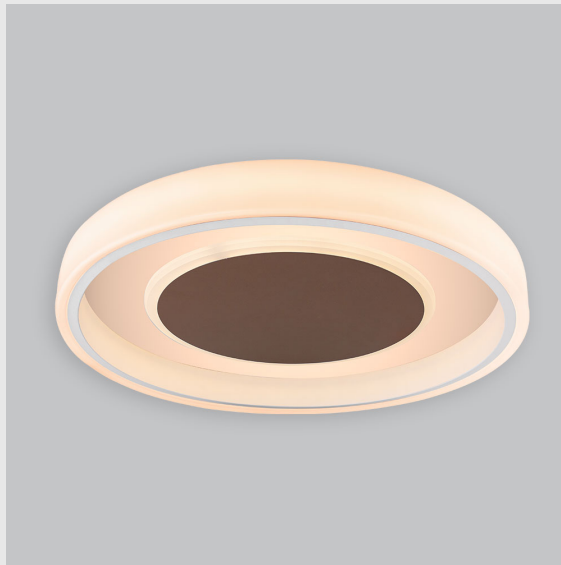

## Variant 10 - 7021-2.5.2.2.1.1.1.1.70.0.1.1.3

### Available Filters

1. Control = ON-OFF  
(FLICKER FREE)
2. CRI = >90
3. Lumen Type = High
4. CCT (Colour  
Temperature) = Tunable  
White 2700K-6500K
5. Mounting Type =  
Pendant
6. Material Colour = Black
7. Dimension = NA
8. Distribution = Direct
9. Optics = NA
10. Reflector = NA
11. Life of LED = L70  
@50,000h
12. Beam Angle = 90° -  
110°
13. Watt = 21W - 30W
14. SDCM = SDCM = < 3

Fire Fox Ring fixture has :

- Concentric circles molded in acrylic
- Topped with aluminium details
- Multiple sizes available
- Luminaire housing of aluminium + acrylic
- For home decoration & professional environments
- Surface powder coat and LED PCB mounted
- Bottom opening for easy maintenance
- Pendant with cable suspension with quick mounting system
- M6 bolt for M6 fastener
- High performance Acrylic
- Uniform illumination
- Energy-efficient LED with color rendering