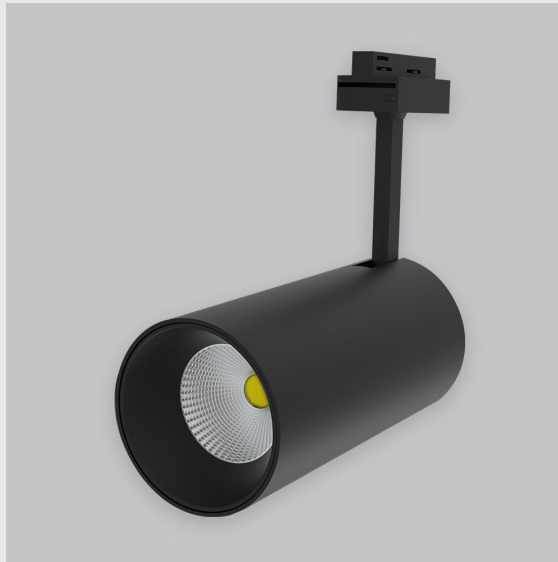

## Variant 10 - 4001-2.5.2.2.0.1.0.1.1.4.0.1.1.4

### Available Filters

1. Control = ON-OFF  
(FLICKER FREE)
2. CRI = >90
3. Lumen Type = High
4. CCT (Colour  
Temperature) = Tunable  
White 2700K-6500K
5. Beam Angle = 0° - 15°
6. Material Colour = Black
7. Distribution = Direct
8. Dimension = 301mm-  
600mm
9. Mounting Type = NA
10. Reflector = NA
11. Life of LED = L70  
@50,000h
12. Watt = 31W - 40W
13. SDCM = SDCM = < 3
14. Optics = Lens

Phoenix Track Light has :

- Luminaire housing of die cast-aluminum
- Round recessed spotlight
- Surface powder coated
- COB (Chip on Board) technology
- Zero multiple shadows
- LED with effective colour rendering
- Overflowing colours with soft light and shadow
- Interpretation of the real environment light and colours
- Perfect longitudinal glare reduction
- Uniform light distribution