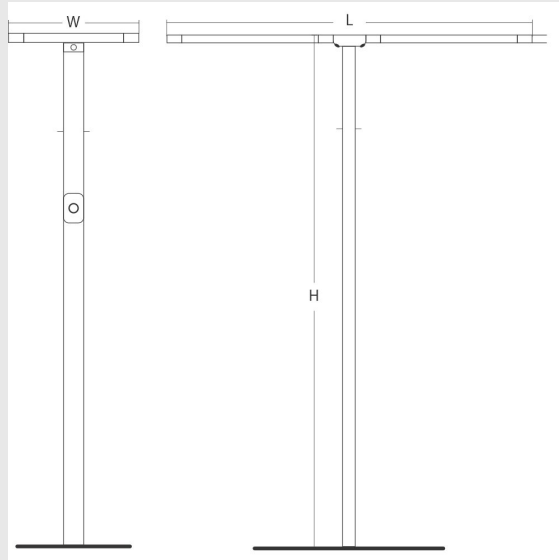

Variant 10 - 9005-1- 2.5.2.2.2.3.5.1.70.0.1.1.3

Available Filters

1. Control = ON-OFF
(FLICKER FREE)
2. CRI = >90
3. Lumen Type = High
4. CCT (Colour
Temperature) = Tunable
White 2700K-6500K
5. Mounting Type =
Surface
6. Material Colour = Grey
7. Distribution = Direct
8. Dimension = 301mm-
600mm
9. Optics = NA
10. Reflector = NA
11. Life of LED = L70
@50,000h
12. Beam Angle = 90° -
110°
13. Watt = 21W - 30W
14. SDCM = SDCM = < 3

Leno D fixture has :

- Luminaire housing of aluminium
- Surface powder coat
- SMD (Surface Mount Device) LED technology
- Free standing luminaires
- Minimalistic design
- Numerous combinations of lamp head designs for a variety of desks
- Overflowing colours
- Soft light and shadow
- Interpretation of the real environment light and colours