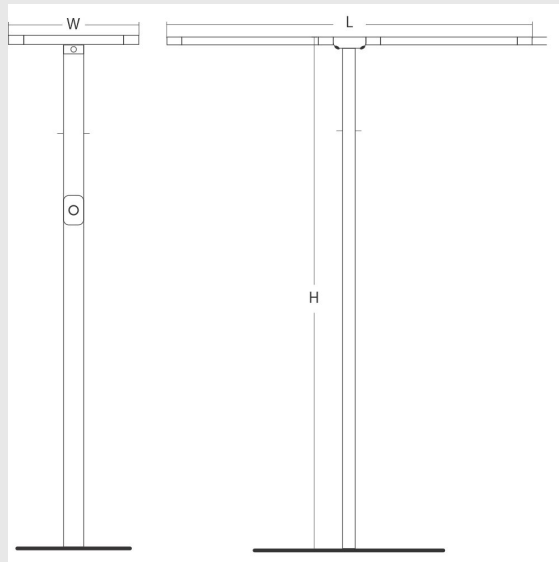

## Variant 10 - 9005-1- 2.5.2.2.2.3.5.1.70.0.1.1.3

### Available Filters

1. Control = ON-OFF  
(FLICKER FREE)
2. CRI = >90
3. Lumen Type = High
4. CCT (Colour  
Temperature) = Tunable  
White 2700K-6500K
5. Mounting Type =  
Surface
6. Material Colour = Grey
7. Distribution = Direct
8. Dimension = 301mm-  
600mm
9. Optics = NA
10. Reflector = NA
11. Life of LED = L70  
@50,000h
12. Beam Angle = 90° -  
110°
13. Watt = 21W - 30W
14. SDCM = SDCM = < 3