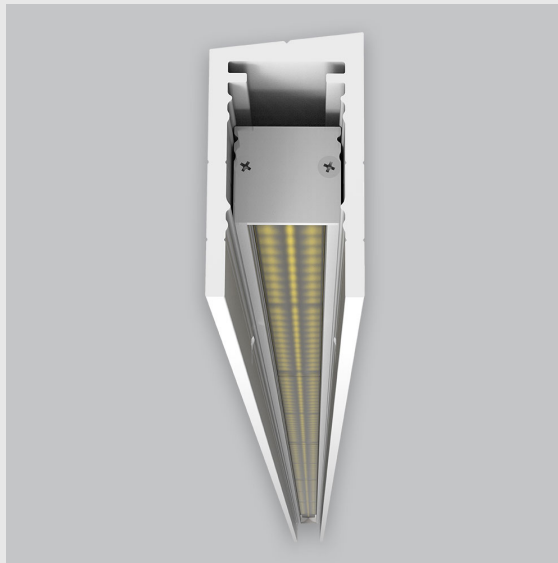

Variant 10 - 5002-2.5.2.2.2.1.4.1.1.4.0.1.1.1

Available Filters

1. Control = ON-OFF
(FLICKER FREE)
2. CRI = >90
3. Lumen Type = High
4. CCT (Colour
Temperature) = Tunable
White 2700K-6500K
5. Beam Angle = 0° - 15°
6. Mounting Type =
Surface
7. Material Colour = Black
8. Dimension = 1201mm -
2400mm
9. Distribution = Direct
10. Reflector = NA
11. Life of LED = L70
@50,000h
12. Watt = 1W - 10W
13. SDCM = SDCM = < 3
14. Optics = Lens

P2 Vertical Wall Grazer has :

- Luminaire housing made of extruded aluminium
- Grazes walls
- Accentuates surface textures better
- Reduces hotspots and dead zones
- Custom engineered
- Precision optics provide a narrow 10° beam
- Accommodates a wide range of wall heights
- Perfect longitudinal glare reduction
- Uniform illumination
- Energy efficient LED with effective colour rendering