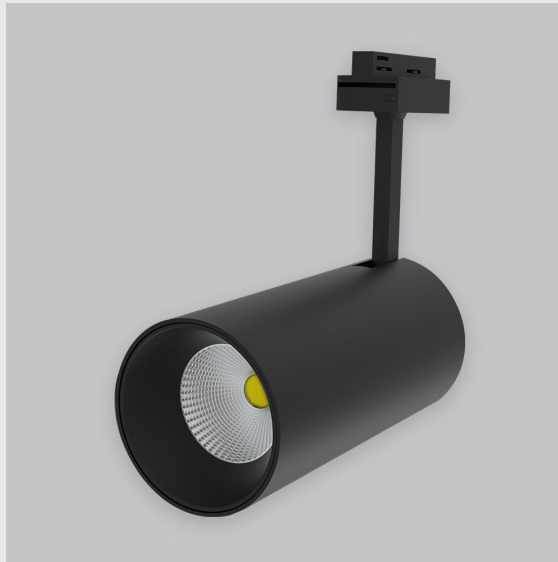

Variant 10 - 4001-2.5.2.2.0.1.0.1.1.4.0.1.1.4

Available Filters

1. Control = ON-OFF
(FLICKER FREE)
2. CRI = >90
3. Lumen Type = High
4. CCT (Colour
Temperature) = Tunable
White 2700K-6500K
5. Beam Angle = 0° - 15°
6. Material Colour = Black
7. Distribution = Direct
8. Dimension = 301mm-
600mm
9. Mounting Type = NA
10. Reflector = NA
11. Life of LED = L70
@50,000h
12. Watt = 31W - 40W
13. SDCM = SDCM = < 3
14. Optics = Lens

Phoenix Track Light has :

- Luminaire housing of die cast-aluminum
- Round recessed spotlight
- Surface powder coated
- COB (Chip on Board) technology
- Zero multiple shadows
- LED with effective colour rendering
- Overflowing colours with soft light and shadow
- Interpretation of the real environment light and colours
- Perfect longitudinal glare reduction
- Uniform light distribution