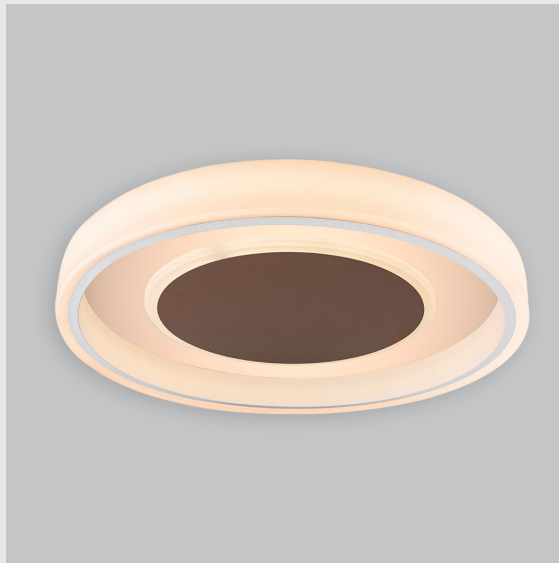

Variant 10 - 7021-2.5.2.2.1.1.1.1.70.0.1.1.3

Available Filters

1. Control = ON-OFF
(FLICKER FREE)
2. CRI = >90
3. Lumen Type = High
4. CCT (Colour
Temperature) = Tunable
White 2700K-6500K
5. Mounting Type =
Pendant
6. Material Colour = Black
7. Dimension = NA
8. Distribution = Direct
9. Optics = NA
10. Reflector = NA
11. Life of LED = L70
@50,000h
12. Beam Angle = 90° -
110°
13. Watt = 21W - 30W
14. SDCM = SDCM = < 3

Fire Fox Ring fixture has :

- Concentric circles molded in acrylic
- Topped with aluminium details
- Multiple sizes available
- Luminaire housing of aluminium + acrylic
- For home decoration & professional environments
- Surface powder coat and LED PCB mounted
- Bottom opening for easy maintenance
- Pendant with cable suspension with quick mounting system
- M6 bolt for M6 fastener
- High performance Acrylic
- Uniform illumination
- Energy-efficient LED with color rendering