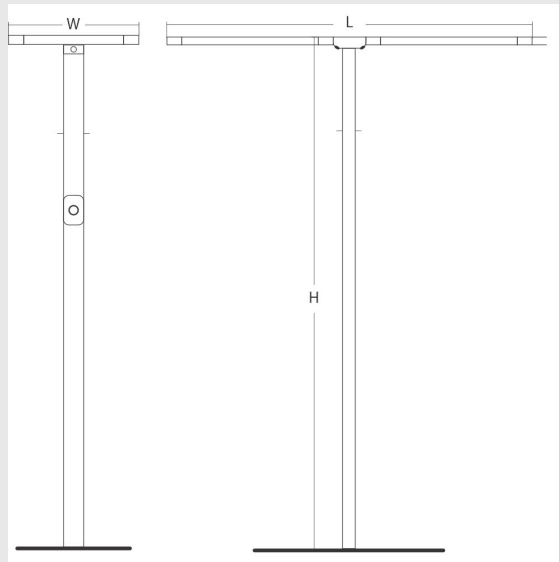

Variant 10 - 9005-1- 2.5.2.2.2.3.5.1.70.0.1.1.3

Available Filters

1. Control = ON-OFF
(FLICKER FREE)
2. CRI = >90
3. Lumen Type = High
4. CCT (Colour
Temperature) = Tunable
White 2700K-6500K
5. Mounting Type =
Surface
6. Material Colour = Grey
7. Distribution = Direct
8. Dimension = 301mm-
600mm
9. Optics = NA
10. Reflector = NA
11. Life of LED = L70
@50,000h
12. Beam Angle = 90° -
110°
13. Watt = 21W - 30W
14. SDCM = SDCM = < 3