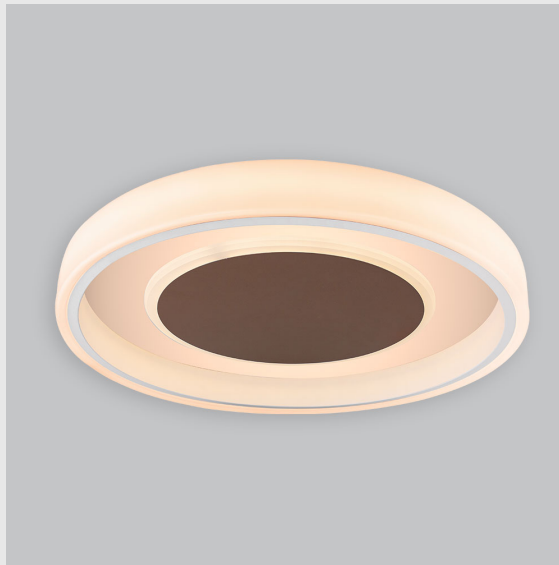

Variant 10 - 7021-2.5.2.2.1.1.1.1.70.0.1.1.3

Available Filters

1. Control = ON-OFF
(FLICKER FREE)
2. CRI = >90
3. Lumen Type = High
4. CCT (Colour
Temperature) = Tunable
White 2700K-6500K
5. Mounting Type =
Pendant
6. Material Colour = Black
7. Dimension = NA
8. Distribution = Direct
9. Optics = NA
10. Reflector = NA
11. Life of LED = L70
@50,000h
12. Beam Angle = 90° -
110°
13. Watt = 21W - 30W
14. SDCM = SDCM = < 3

Fire Fox Ring fixture has :

- Concentric circles molded in acrylic
- Topped with aluminium details
- Multiple sizes available
- Luminaire housing of aluminium + acrylic
- For home decoration & professional environments
- Surface powder coat and LED PCB mounted
- Bottom opening for easy maintenance
- Pendant with cable suspension with quick mounting system
- M6 bolt for M6 fastener
- High performance Acrylic
- Uniform illumination
- Energy-efficient LED with color rendering