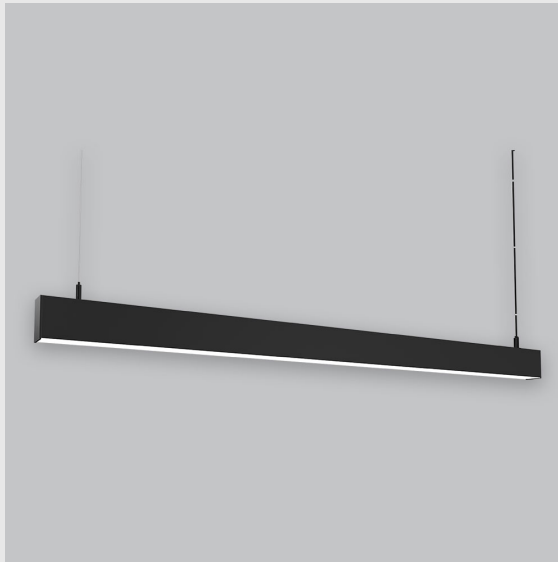

## **Variant 10 - 1002-1- 1.5.1.2.1.1.1.1.7.1.0.1.1.1**

### **Available Filters**

1. Control = ON-OFF  
(FLICKER FREE)
2. CRI = >80
3. Lumen Type = Low
4. CCT (Colour  
Temperature) = Tunable  
White 2700K-6500K
5. Mounting Type =  
Pendant
6. Material Colour = Black
7. Dimension = NA
8. Distribution = Direct
9. Optics = PMMA Diffuser
10. Reflector = NA
11. Life of LED = L70  
@50,000h
12. Beam Angle = 90° -  
110°
13. Watt = 1W - 10W
14. SDCM = SDCM = < 3

Viraj 45 linear fixture has :

- No visible screw
- Surface powder coated
- Luminaire housing of extruded aluminium
- LED PCB mounted on insert design with heat sink
- Snap-fit system • Bottom opening for easy maintenance
- Pendant with cable suspension
- M6 bolt for M6 fastener
- High-performance PMMA diffuser
- Energy-efficient LED